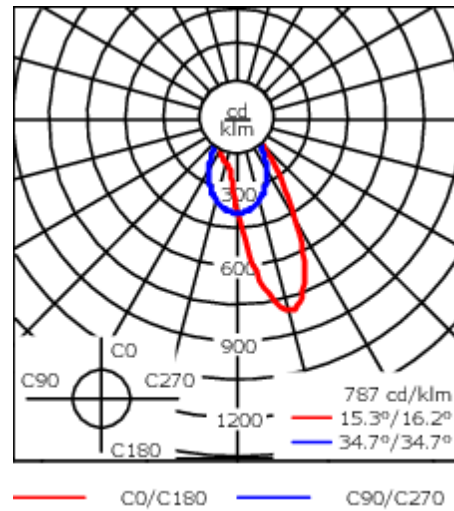

Spécifications

Description du matériel

Corps	Corps en fonte d'aluminium, visserie inox avec traitement PCS
Lentille	Verre de sécurité sur charnière
Couleurs	RAL9004 Noir de sécurité RAL9007 Aluminium gris RAL7016 Gris anthracite RAL9016 Blanc signalisation
Joint	Joint silicone
Visserie	PCS Inox avec revêtement polymère
IP	IP66
IK	IK07
Protection contre la corrosion	5CE

Description électrique

Alimentation électrique	220-240V / 50-60 Hz
Driver	Standard - version DALI disponible en option

WE-EF Switzerland AG

Himmelrichstrasse 6, 6003 Luzern - Téléphone: +41 22 752 49 94

info.switzerland@we-ef.com - <https://we-ef.com/ch_fr>

Sous réserve de modifications techniques et d'erreurs. - Généré le 23/11/2024