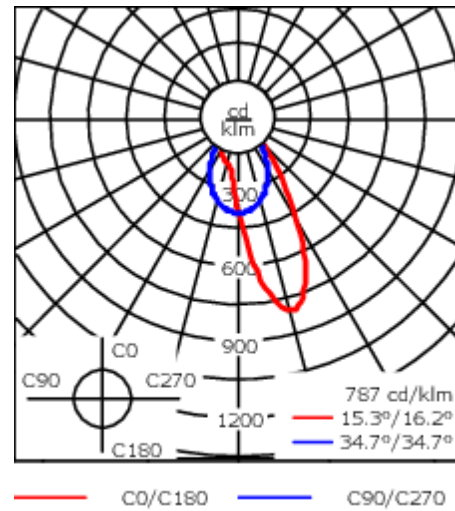

Specifications

Material description

Body	Marine-grade die-cast aluminium alloy
Lens	Safety glass lens, hinged
Colours	RAL9004 Signal black RAL9006 White aluminium RAL9007 Grey aluminium RAL7016 Anthracite grey RAL9016 Traffic white
Gasket	Silicone rubber gasket
Fasteners	PCS Polymer Coated Stainless Steel Hardware
Ingress protection	IP66
Impact resistance	IK07
Corrosion resistance	5CE

Electrical description

Power supply	220-240V / 50-60 Hz
Driver / Ballast	Standard. Optional DALI version available. To be specified at time of ordering.
Surge protection	6/6 kV

Additional information

Lifetime	Ta=25° L90B10 > 90000h
Energy efficiency class	C-D (Light source)

Fagerhult Lighting Ltd

33-34 Dolben Street, SE1 0UQ London, United Kingdom

<https://we-ef.com/uk>

Subject to technical changes and errors. - Generated on 23/11/2024