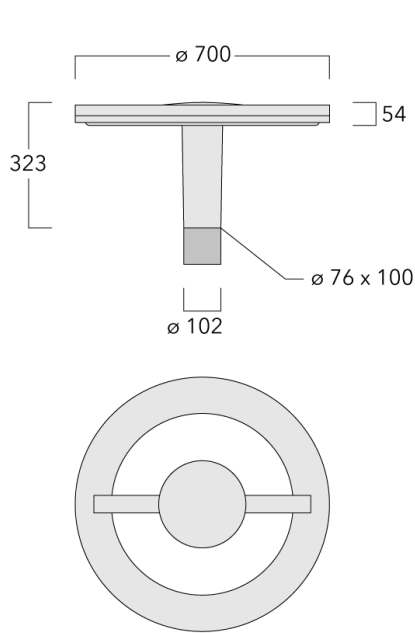

Specifications

Material description

Body	Marine-grade, die-cast aluminium alloy
Lens	RFC™ Reflection Free Contour main lens
Colours	RAL9004 Signal black RAL9007 Grey aluminium RAL7016 Anthracite grey RAL9016 Traffic white
Gasket	Silicone CCG® Controlled Compression Gasket
Fasteners	PCS hardware
Ingress protection	IP66
Impact resistance	IK08
Corrosion resistance	5CE
Windage	0.24 m²

Electrical description

Power supply	220-240V / 50-60 Hz
Driver / Ballast	Integral electronic converter with DALI interface
Power factor	> 0.9
Surge protection	6/6 kV (optional SP10)

WE-EF LIGHTING (Thailand) Co., Ltd.

57 Moo 5, Kingkaew Rd., Bangplee, 10540 Samutprakarn - Phone: +66 2 738 96 20 - Fax: +66 2 738 96 29

<https://we-ef.com/asia>

Subject to technical changes and errors. - Generated on 23/10/2024