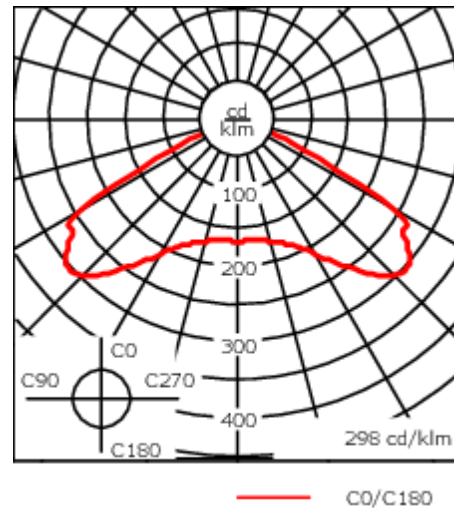

Specifications

Material description

Body	Marine-grade, die-cast aluminium alloy
Lens	RFC™ Reflection Free Contour main lens
Colours	RAL9004 Signal black RAL9007 Grey aluminium RAL7016 Anthracite grey RAL9016 Traffic white
Gasket	Silicone CCG® Controlled Compression Gasket
Fasteners	PCS hardware
Ingress protection	IP66
Impact resistance	IK08
Corrosion resistance	5CE
Windage	0.24 m²

Electrical description

Power supply	220-240V / 50-60 Hz
Driver / Ballast	Integral electronic converter with DALI interface
Power factor	> 0.9
Surge protection	6/6 kV (optional SP10)

WE-EF LIGHTING (Thailand) Co., Ltd.

57 Moo 5, Kingkaew Rd., Bangplee, 10540 Samutprakarn - Phone: +66 2 738 96 20 - Fax: +66 2 738 96 29

<https://we-ef.com/asia>

Subject to technical changes and errors. - Generated on 23/10/2024