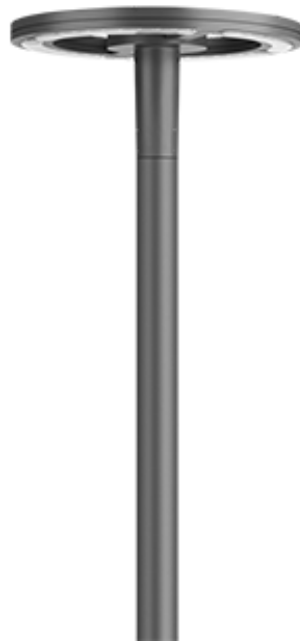

105-0081

CFT540 LED

we-ef

Description

IP66. Class I. IK08. Marine-grade, die-cast aluminium alloy. 5CE superior corrosion protection including PCS hardware. RFC™ Reflection Free Contour main lens. Silicone CCG® Controlled Compression Gasket. The luminaire is factory-sealed and does not need to be opened during installation.

Recommended mounting height 3.0-4.5 m, depending on wattage selected.

Weight	13.30 kg
Light distribution	controlled symmetric distribution [C50]
Light source	LED-36/108W / 1050 mA - 4000 K
CRI	80
Power supply	EC
BUG	B3 U0 G1
LEDs	36
Rated input power	119 W