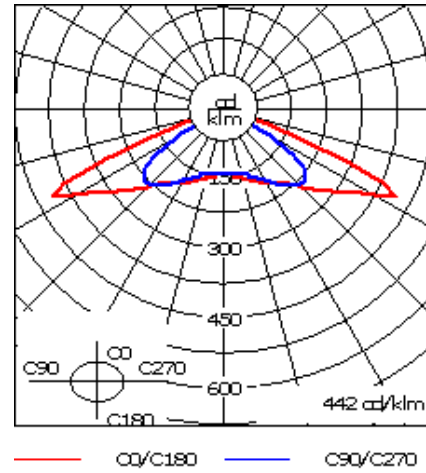

Specifications

Material description

Body	Marine grade aluminum alloy.
Lens	CAD optimized OLC One LED Concept lens for superior illumination and glare control
Colors	RAL9004 Black RAL9007 Grey Metallic RAL9016 White RAL8019 Dark Bronze
Gasket	Silicone rubber gasket
Fasteners	PCS Polymer Coated Stainless Steel hardware
Ingress protection	IP66
Impact resistance	IK08
Corrosion resistance	5CE
Windage	0.24 m²

WE-EF LIGHTING USA, LLC

410-D Keystone Drive, 15086 Warrendale, PA 15086 - Phone: +1 724 742 0030

customersupport.usa@we-ef.com - <https://we-ef.com/us>

Subject to technical changes and errors. - Generated on 10/23/2024