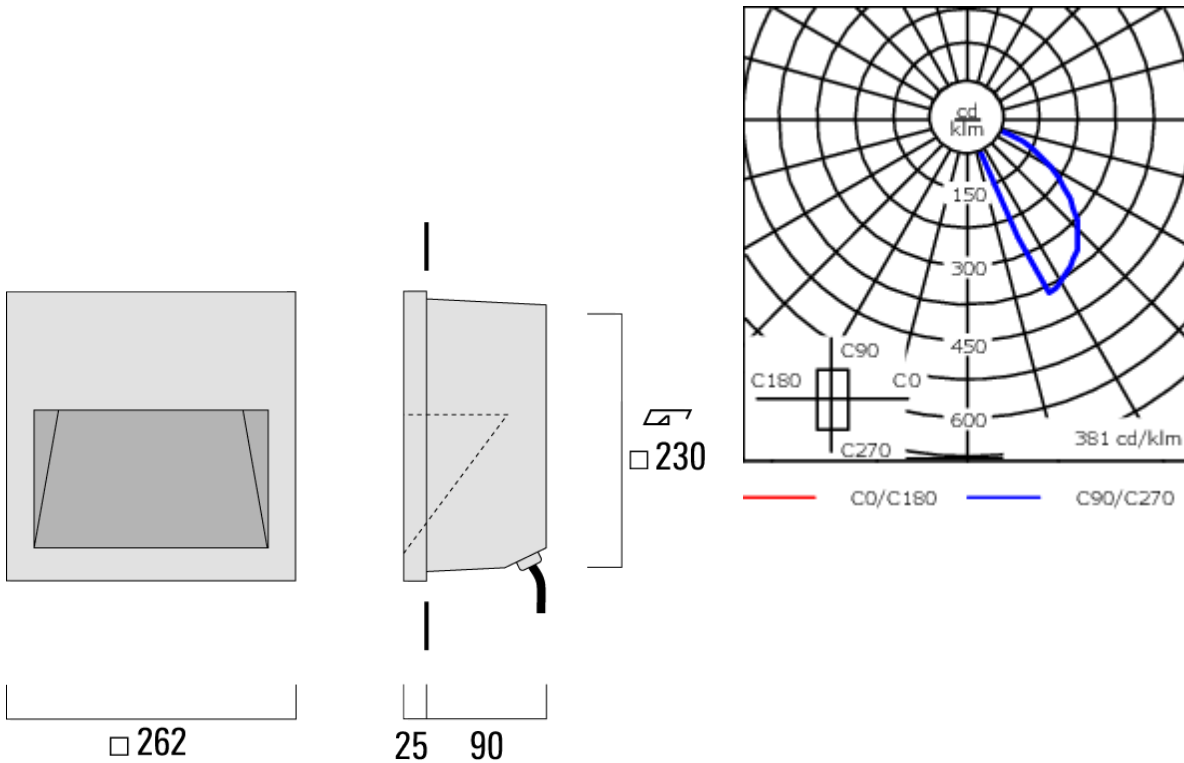

197-9086

QRI354 LED

we-ef

Specifications

Material description

Body	Marine-grade, die-cast aluminium alloy
Lens	Safety glass lens
Colours	RAL9004 Signal black RAL9006 White aluminium RAL9007 Grey aluminium RAL7016 Anthracite grey RAL9016 Traffic white
Gasket	Silicone rubber gasket
Fasteners	PCS Polymer Coated Stainless Steel Hardware
Ingress protection	IP55
Impact resistance	IK08
Corrosion resistance	5CE

Fagerhult Lighting Ltd

33-34 Dolben Street, SE1 0UQ London, United Kingdom

<https://we-ef.com/uk>

Subject to technical changes and errors. - Generated on 23/10/2024