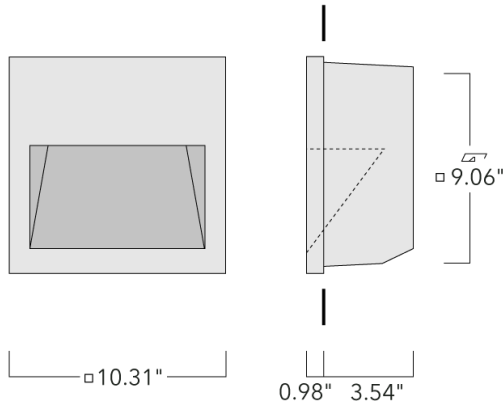

197-9086

QRI354 LED

we-ef

Specifications

Material description

Body	Luminaire body and lens frame constructed in die cast aluminum.
Lens	Tempered glass lens.
Colors	 RAL9004 Black RAL9007 Grey Metallic RAL9016 White RAL8019 Dark Bronze
Gasket	Silicone rubber gasket
Fasteners	PCS polymer coated stainless steel
Ingress protection	IP55
Impact resistance	IK08
Corrosion resistance	5CE

Electrical description

Power supply	Integral [ECG] electronic driver 120V-277V. 0-10V dimmable, to be specified with order.
Driver / Ballast	Integral EC electronic converter

WE-EF LIGHTING USA, LLC

410-D Keystone Drive, 15086 Warrendale, PA 15086 - Phone: +1 724 742 0030

customersupport.usa@we-ef.com - <https://we-ef.com/us>

Subject to technical changes and errors. - Generated on 11/23/2024