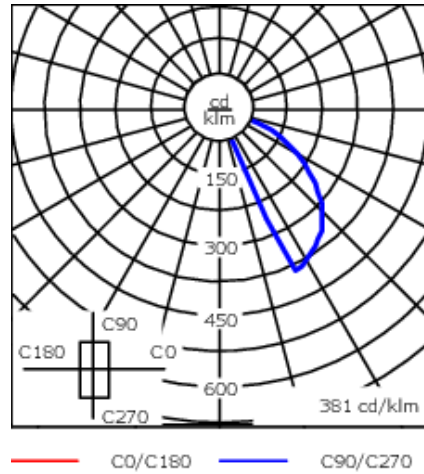

197-9086

QRI354 LED

we-ef

Specifications

Material description

Body	Luminaire body and lens frame constructed in die cast aluminum.
Lens	Tempered glass lens.
Colors	 RAL9004 Black RAL9007 Grey Metallic RAL9016 White RAL8019 Dark Bronze
Gasket	Silicone rubber gasket
Fasteners	PCS polymer coated stainless steel
Ingress protection	IP55
Impact resistance	IK08
Corrosion resistance	5CE

Electrical description

Power supply	Integral [ECG] electronic driver 120V-277V. 0-10V dimmable, to be specified with order.
Driver / Ballast	Integral EC electronic converter

WE-EF LIGHTING USA, LLC

410-D Keystone Drive, 15086 Warrendale, PA 15086 - Phone: +1 724 742 0030

customersupport.usa@we-ef.com - <https://we-ef.com/us>

Subject to technical changes and errors. - Generated on 11/23/2024