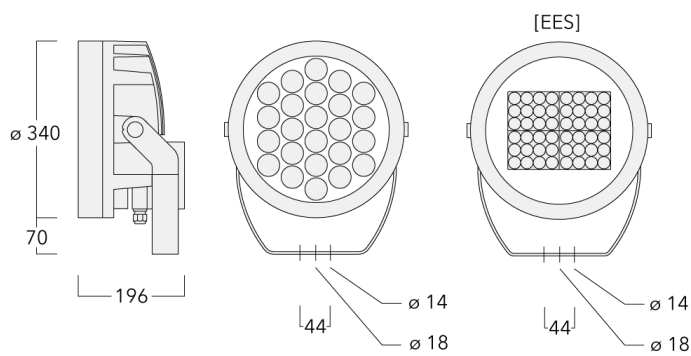

139-1816

FLC240 LED

we-ef

Specifications

Material description

Body	Marine-grade, die-cast aluminium alloy
Lens	Safety glass lens
Colours	RAL9004 Signal black RAL9006 White aluminium RAL9007 Grey aluminium RAL7016 Anthracite grey RAL9016 Traffic white
Gasket	Silicone rubber gasket
Fasteners	PCS Polymer Coated Stainless Steel Hardware
Ingress protection	IP66
Impact resistance	IK07
Corrosion resistance	5CE
Windage	0.090 m²

Electrical description

Power supply	220-240V / 50-60 Hz
Driver / Ballast	Standard. Optional DALI version available. To be specified at time of ordering.
Power factor	> 0.9
Surge protection	6/6 kV (optional SP10)

Additional information

Lifetime	Ta=25° L90B10 > 90000h

WE-EF LEUCHTEN GmbH

Töpinger Straße 16, 29646 Bispingen, Germany - Phone: +49 5194 909-0
info@we-ef.com - <https://we-ef.com>

Subject to technical changes and errors. - Generated on 23/11/2024