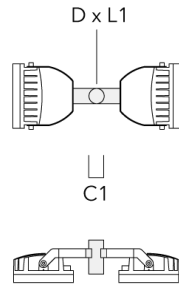

**Short post EM**

Description	Part ID	D1	D2	H1	M1	Weight (kg)
EM1-M16 AL	270-9038	160	130	203	9	2

**Floodlight mounting bracket TA**

Description	Part ID	A	C1	D x L1	Weight (kg)	D x S
TA1 Mounting bracket, single* (Ø 76 x 200)	147-0023		130	76 x 200	1.90	76 x 200

Description	Part ID	A	C1	D x L1	Weight (kg)	D x S
TA2 Mounting bracket, double* (Ø 76 x 200)	147-0024		130	76 x 200	1.90	76 x 200

TA2-L Mounting bracket, double (Ø 76 x 200)	147-0105	±90°	420	76 x 200	16.10	76 x 200
---	----------	------	-----	----------	-------	----------

Description	Part ID	A	C1	D x L1	Weight (kg)	D x S
TA3 Mounting bracket, triple (Ø 89 x 200)	147-0025	±90°	650	89 x 200	17.90	89 x 200

TA4 Mounting bracket, quad (Ø 89 x 200)	147-0099	±90°	650	89 x 200	20.80	89 x 200
---	----------	------	-----	----------	-------	----------