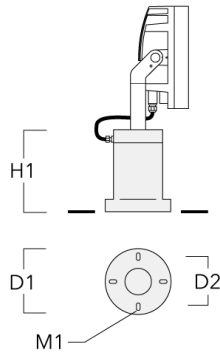

**Short post EM**

Description	Part ID	D1	D2	H1	M1	Weight (kg)
EM1-M16 AL	270-9038	160	130	203	9	2

**Floodlight mounting bracket TA**

Description	Part ID	A	C1	D x L1	Weight (kg)	D x S
TA1 Mounting bracket, single* (Ø 76 x 200)	147-0023		130	76 x 200	1.90	76 x 200

Description	Part ID	A	C1	D x L1	Weight (kg)	D x S
TA2 Mounting bracket, double* (Ø 76 x 200)	147-0024		130	76 x 200	1.90	76 x 200

TA2-L Mounting bracket, double (Ø 76 x 200)	147-0105	±90°	420	76 x 200	16.10	76 x 200
---	----------	------	-----	----------	-------	----------