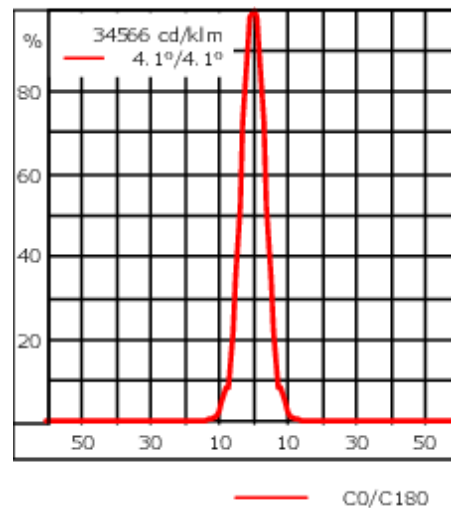

139-1816

FLC240 LED

we-ef

Specifications

Material description

Body	Marine-grade, die-cast aluminium alloy
Lens	Safety glass lens
Colours	RAL9004 Signal black RAL9006 White aluminium RAL9007 Grey aluminium RAL7016 Anthracite grey RAL9016 Traffic white
Gasket	Silicone rubber gasket
Fasteners	PCS Polymer Coated Stainless Steel Hardware
Ingress protection	IP66
Impact resistance	IK07
Corrosion resistance	5CE
Windage	0.090 m²

Electrical description

Power supply	220-240V / 50-60 Hz
Driver / Ballast	Standard. Optional DALI version available. To be specified at time of ordering.
Power factor	> 0.9
Surge protection	6/6 kV (optional SP10)

Additional information

Lifetime	Ta=25° L90B10 > 90000h

WE-EF LEUCHTEN GmbH

Töpinger Straße 16, 29646 Bispingen, Germany - Phone: +49 5194 909-0
info@we-ef.com - <https://we-ef.com>

Subject to technical changes and errors. - Generated on 23/11/2024