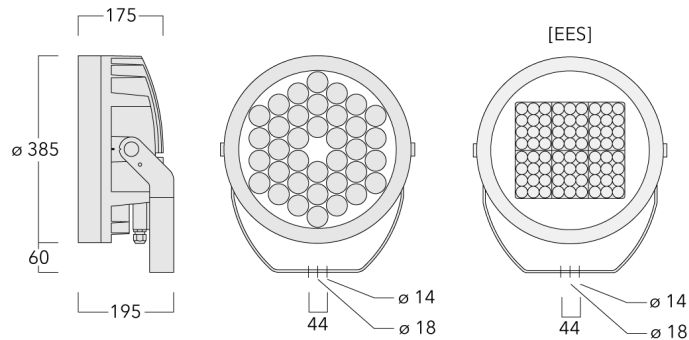

DMX interface. For the M20 cable gland for network- and DMX-connection, WE-EF recommends a multi-core cable for DMX and power, "Power PUR-SR 3x1,5 + DMX".

Weight	18.00 kg
Light distribution	symmetric, narrow beam [E]
Light source	LED-36/144W - RGBW/4K
CRI	20/80
Power supply	EC
LEDs	36
Rated input power	150 W

Subject to technical changes and errors. - Generated on 10/03/2025

Specifications

Material description

Body	Marine-grade, die-cast aluminium alloy
Lens	Safety glass lens
Colours	<div style="display: flex; align-items: center; gap: 10px;"> <div style="width: 20px; height: 15px; background-color: black; margin-right: 5px;"></div> RAL9004 Signal black </div> <div style="display: flex; align-items: center; gap: 10px; margin-top: 5px;"> <div style="width: 20px; height: 15px; background-color: #cccccc; margin-right: 5px;"></div> RAL9006 White aluminium </div> <div style="display: flex; align-items: center; gap: 10px; margin-top: 5px;"> <div style="width: 20px; height: 15px; background-color: #808080; margin-right: 5px;"></div> RAL9007 Grey aluminium </div> <div style="display: flex; align-items: center; gap: 10px; margin-top: 5px;"> <div style="width: 20px; height: 15px; background-color: #333333; margin-right: 5px;"></div> RAL7016 Anthracite grey </div> <div style="display: flex; align-items: center; gap: 10px; margin-top: 5px;"> <div style="width: 20px; height: 15px; background-color: #e0e0e0; margin-right: 5px;"></div> RAL9016 Traffic white </div>
Gasket	Silicone CCG® Controlled Compression Gasket
Fasteners	PCS Polymer Coated Stainless Steel Hardware
Ingress protection	IP66
Impact resistance	IK07
Corrosion resistance	5CE
Windage	0.116 m ²