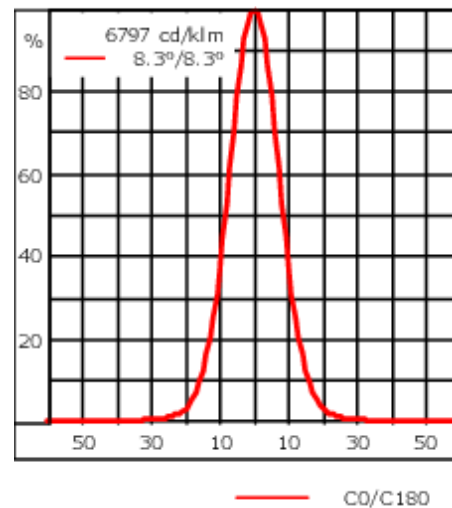

Specifications

Material description

Body	Marine-grade, die-cast aluminium alloy
Lens	Safety glass lens
Colours	RAL9004 Signal black RAL9006 White aluminium RAL9007 Grey aluminium RAL7016 Anthracite grey RAL9016 Traffic white
Gasket	Silicone CCG® Controlled Compression Gasket
Fasteners	PCS Polymer Coated Stainless Steel Hardware
Ingress protection	IP66
Impact resistance	IK07
Corrosion resistance	5CE
Windage	0.116 m²

Electrical description

Power supply	220-240V / 50-60 Hz
Driver / Ballast	DMX
Power factor	> 0.9
Surge protection	1/2 kV (optional SP10)

Additional information

Lifetime	Ta=25° L90B10 > 90000h
Energy efficiency class	G (Light source)

WE-EF LEUCHTEN GmbH

Töpinger Straße 16, 29646 Bispingen, Germany - Phone: +49 5194 909-0
info@we-ef.com - <https://we-ef.com>

Subject to technical changes and errors. - Generated on 10/03/2025