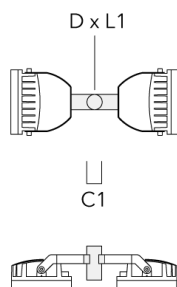

Description	Part ID	A	C1	D × L1	Weight (kg)	D × S
TA1 Mounting bracket, single* (Ø 76 x 200)	147-0023		130	76 x 200	1.90	76 x 200

TA2 Mounting bracket, double* (Ø 76 x 200)	147-0024		130	76 x 200	1.90	76 x 200
--	----------	--	-----	----------	------	----------

FLC240-CC LED

Description	Part ID	A	C1	D x L1	Weight (kg)	D x S
TA2-L Mounting bracket, double (Ø 76 x 200)	147-0105	±90°	420	76 x 200	16.10	76 x 200

TA3 Mounting bracket, triple (Ø 89 x 200)	147-0025	±90°	650	89 x 200	17.90	89 x 200
---	----------	------	-----	----------	-------	----------