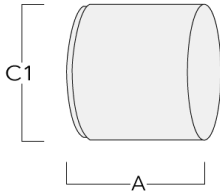

Snoot

Description	Part ID	A	C1
ET-FLC240-LED	139-1859	200	346