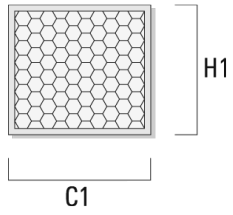

139-1877

FLC240-CC LED

we-ef

Description	Part ID	C1	H1
IW-FLC24_EES-CC LED	139-2433	205	160