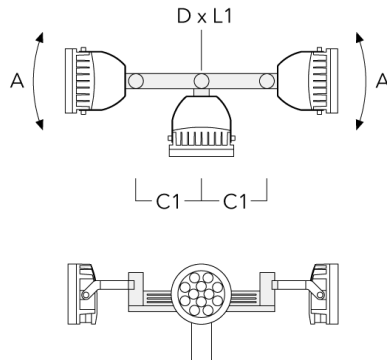

Description	Part ID	A	C1	D × L1	Weight (kg)	D × S
TA1 Mounting bracket, single* (Ø 76 x 200)	147-0023		130	76 x 200	1.90	76 x 200

TA2 Mounting bracket, double* (Ø 76 x 200)	147-0024		130	76 x 200	1.90	76 x 200
--	----------	--	-----	----------	------	----------

FLC240-CC LED

Description	Part ID	A	C1	D x L1	Weight (kg)	D x S
TA2-L Mounting bracket, double (Ø 76 x 200)	147-0105	±90°	420	76 x 200	16.10	76 x 200

TA3 Mounting bracket, triple (Ø 89 x 200)	147-0025	±90°	650	89 x 200	17.90	89 x 200
---	----------	------	-----	----------	-------	----------