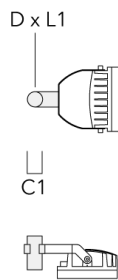

Description	Part ID	A	C1	D × L1	Weight (kg)	D × S
TA1 Mounting bracket, single* (Ø 76 x 200)	147-0023		130	76 x 200	1.90	76 x 200

TA2 Mounting bracket, double* (Ø 76 x 200)	147-0024		130	76 x 200	1.90	76 x 200
--	----------	--	-----	----------	------	----------

FLC240-CC LED

Description	Part ID	A	C1	D x L1	Weight (kg)	D x S
TA2-L Mounting bracket, double (Ø 76 x 200)	147-0105	±90°	420	76 x 200	16.10	76 x 200

TA3 Mounting bracket, triple (Ø 89 x 200)	147-0025	±90°	650	89 x 200	17.90	89 x 200
---	----------	------	-----	----------	-------	----------