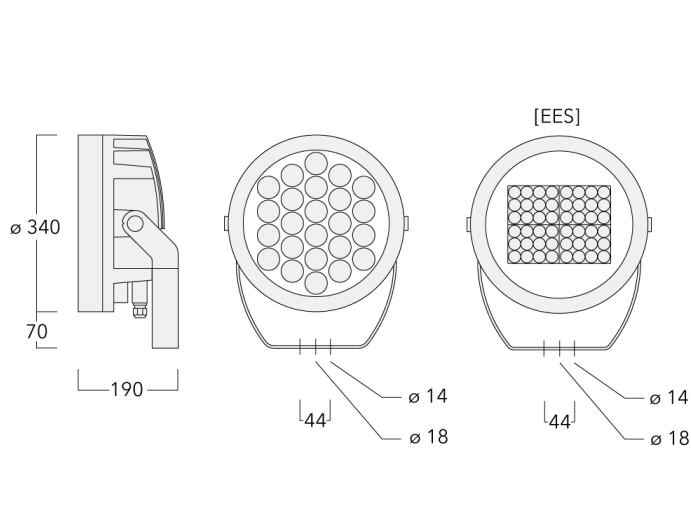

DMX interface. For the M20 cable gland for network- and DMX-connection, WE-EF recommends a multi-core cable for DMX and power, "Power PUR-SR 3x1,5 + DMX".

Weight	13.80 kg
Light distribution	symmetric, medium beam [M]
Light source	LED-24/96W - RGBW/4K
CRI	20/80
Power supply	EC
LEDs	24
Rated input power	100 W

Nominal Lumen (lm)

LED Lumen	340
Total Lumen	8160
Tj	85

Rated lumens (lm)

LED Lumen	267.1
Total Lumen	6409.9
Ta	25

139-1877

FLC240-CC LED

we-ef

Specifications

Material description

Body	Marine-grade, die-cast aluminium alloy
Lens	Safety glass lens
Colours	 RAL9004 Signal black  RAL9006 White aluminium  RAL9007 Grey aluminium  RAL7016 Anthracite grey  RAL9016 Traffic white
Gasket	Silicone CCG® Controlled Compression Gasket
Fasteners	PCS Polymer Coated Stainless Steel Hardware
Ingress protection	IP66
Impact resistance	IK07
Corrosion resistance	5CE
Windage	0.090 m ²