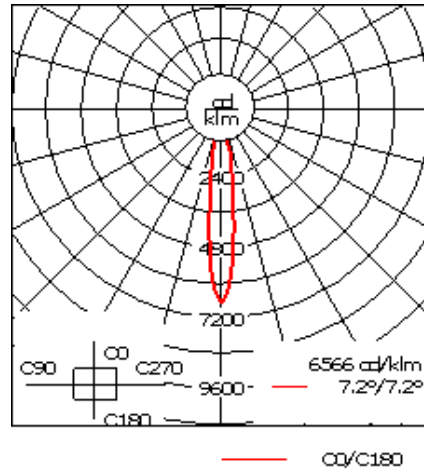

131-9474

SLS410 LED

we-ef

Specifications

Material description

Body	Marine-grade, die-cast aluminium alloy
Lens	Safety glass lens
Colors	 RAL9004 Black RAL9007 Grey Metallic RAL9016 White RAL8019 Dark Bronze
Gasket	Silicone rubber gasket
Fasteners	PCS hardware
Ingress protection	IP66
Impact resistance	IK07
Corrosion resistance	5CE

Electrical description

Power supply	Integral [ECG] electronic 0-10 V dimmable driver in 120-277 universal voltage.
Driver / Ballast	Integral EC electronic converter

WE-EF LIGHTING USA, LLC

410-D Keystone Drive, 15086 Warrendale, PA 15086 - Phone: +1 724 742 0030

customersupport.usa@we-ef.com - <https://we-ef.com/us>

Subject to technical changes and errors. - Generated on 11/23/2024