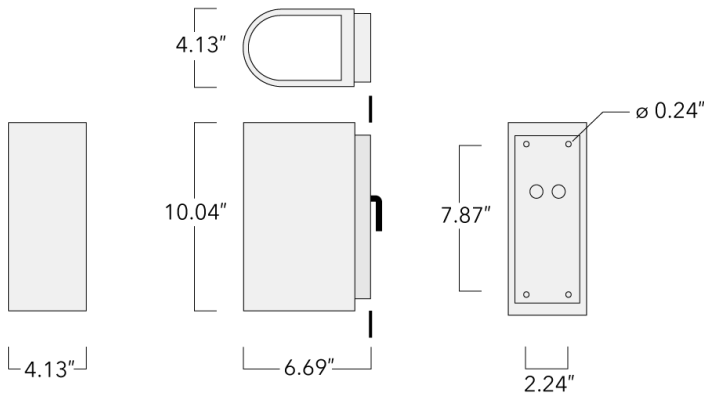

131-9474

SLS410 LED

we-ef

Specifications

Material description

Body	Marine-grade, die-cast aluminium alloy
Lens	Safety glass lens
Colors	 RAL9004 Black RAL9007 Grey Metallic RAL9016 White RAL8019 Dark Bronze
Gasket	Silicone rubber gasket
Fasteners	PCS hardware
Ingress protection	IP66
Impact resistance	IK07
Corrosion resistance	5CE

Electrical description

Power supply	Integral [ECG] electronic 0-10 V dimmable driver in 120-277 universal voltage.
Driver / Ballast	Integral EC electronic converter

WE-EF LIGHTING USA, LLC

410-D Keystone Drive, 15086 Warrendale, PA 15086 - Phone: +1 724 742 0030

customersupport.usa@we-ef.com - <https://we-ef.com/us>

Subject to technical changes and errors. - Generated on 11/23/2024