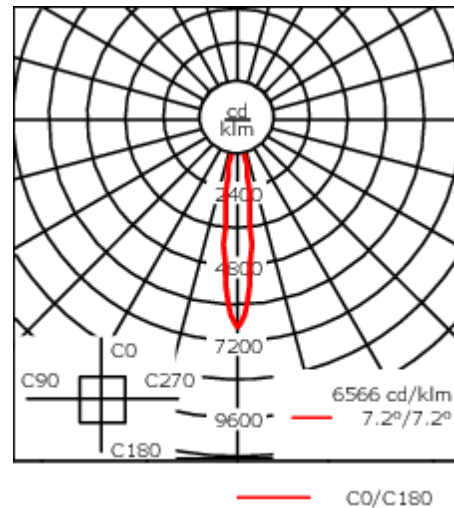

Spécifications

Description du matériel

Corps	Corps en fonte d'aluminium
Lentille	Verre de sécurité
Couleurs	Peinture poudre disponible avec 35 couleurs différents
Joint	Joint silicone
Visserie	PCS Inox avec recouvrement polymère
IP	IP66
IK	IK09
Protection contre la corrosion	5CE

Description électrique

Alimentation électrique	220-240V / 50-60 Hz
Driver	Driver électronique

Informations complémentaires

Durée de vie	Ta=25° L90B10 > 90000h
Classe d'efficacité énergétique	C-D

WE-EF LUMIERE

ZAC de Chesnes Nord, 6 Rue de Brisson, CS80330, 38290 Satolas et Bonce - Téléphone: +33 4 74 99 14 44

info.france@we-ef.com - <https://we-ef.com/fr>

Sous réserve de modifications techniques et d'erreurs. - Généré le 23/11/2024