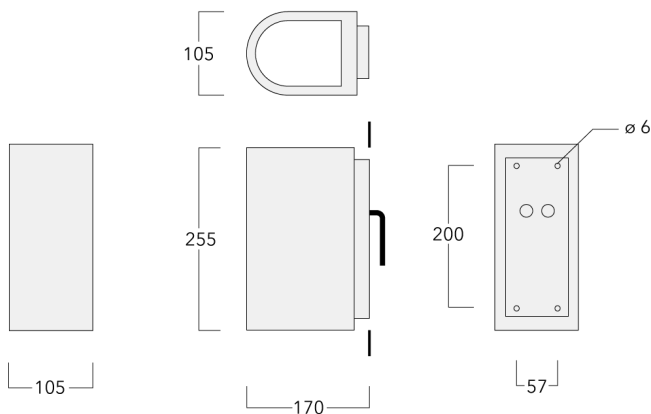

Spécifications

Description du matériel

Corps	Corps en fonte d'aluminium
Lentille	Verre de sécurité
Couleurs	Peinture poudre disponible avec 35 couleurs différents
Joint	Joint silicone
Visserie	PCS Inox avec recouvrement polymère
IP	IP66
IK	IK09
Protection contre la corrosion	5CE

Description électrique

Alimentation électrique	220-240V / 50-60 Hz
Driver	Driver électronique

Informations complémentaires

Durée de vie	Ta=25° L90B10 > 90000h
Classe d'efficacité énergétique	C-D

WE-EF LUMIERE

ZAC de Chesnes Nord, 6 Rue de Brisson, CS80330, 38290 Satolas et Bonce - Téléphone: +33 4 74 99 14 44

info.france@we-ef.com - <https://we-ef.com/fr>

Sous réserve de modifications techniques et d'erreurs. - Généré le 23/11/2024