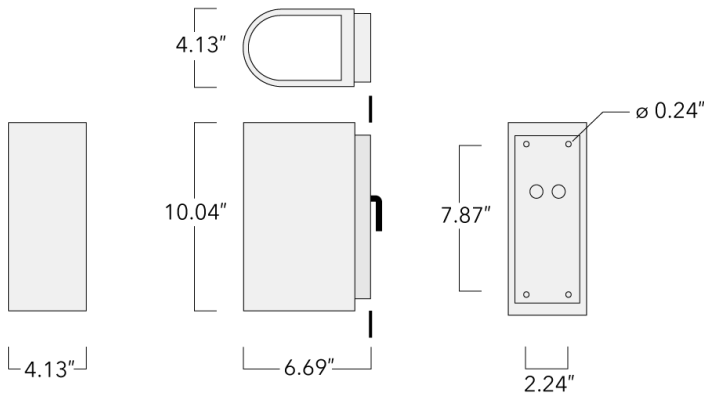

131-9478

SLS410 LED

we-ef

Specifications

Material description

Body	Marine-grade, die-cast aluminium alloy
Lens	Safety glass lens
Colors	 RAL9004 Black RAL9007 Grey Metallic RAL9016 White RAL8019 Dark Bronze
Gasket	Silicone rubber gasket
Fasteners	PCS hardware
Ingress protection	IP66
Impact resistance	IK07
Corrosion resistance	5CE

Electrical description

Power supply	Integral [ECG] electronic 0-10 V dimmable driver in 120-277 universal voltage.
Driver / Ballast	Integral EC electronic converter

WE-EF LIGHTING USA, LLC

410-D Keystone Drive, 15086 Warrendale, PA 15086 - Phone: +1 724 742 0030

customersupport.usa@we-ef.com - <https://we-ef.com/us>

Subject to technical changes and errors. - Generated on 11/23/2024