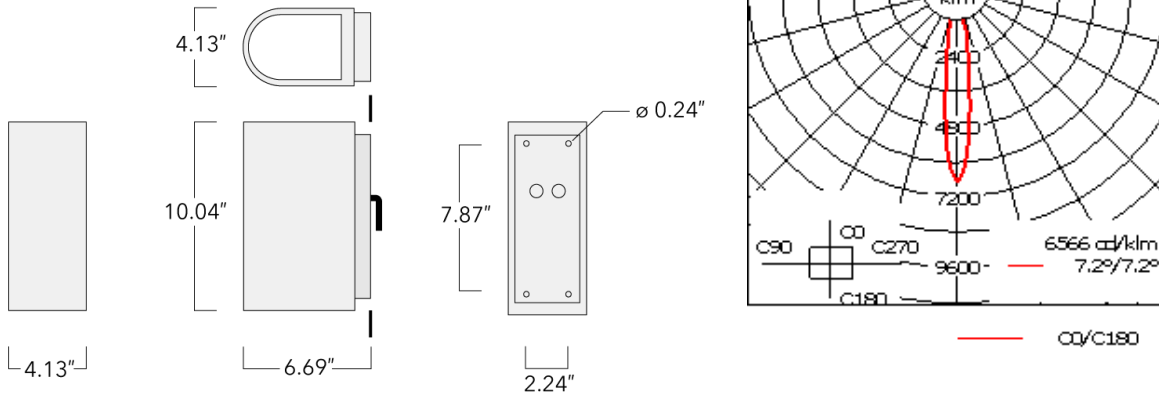

131-9478

SLS410 LED

we-ef

Specifications

Material description

Body	Marine-grade, die-cast aluminium alloy
Lens	Safety glass lens
Colors	RAL9004 Black RAL9007 Grey Metallic RAL9016 White RAL8019 Dark Bronze
Gasket	Silicone rubber gasket
Fasteners	PCS hardware
Ingress protection	IP66
Impact resistance	IK07
Corrosion resistance	5CE

Electrical description

Power supply	Integral [ECG] electronic 0-10 V dimmable driver in 120-277 universal voltage.
Driver / Ballast	Integral EC electronic converter

WE-EF LIGHTING USA, LLC

410-D Keystone Drive, 15086 Warrendale, PA 15086 - Phone: +1 724 742 0030

customersupport.usa@we-ef.com - <https://we-ef.com/us>

Subject to technical changes and errors. - Generated on 10/23/2024