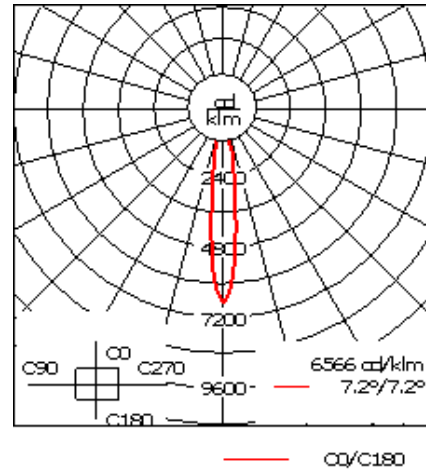

131-9478

SLS410 LED

we-ef

Specifications

Material description

Body	Marine-grade, die-cast aluminium alloy
Lens	Safety glass lens
Colors	 RAL9004 Black RAL9007 Grey Metallic RAL9016 White RAL8019 Dark Bronze
Gasket	Silicone rubber gasket
Fasteners	PCS hardware
Ingress protection	IP66
Impact resistance	IK07
Corrosion resistance	5CE

Electrical description

Power supply	Integral [ECG] electronic 0-10 V dimmable driver in 120-277 universal voltage.
Driver / Ballast	Integral EC electronic converter

WE-EF LIGHTING USA, LLC

410-D Keystone Drive, 15086 Warrendale, PA 15086 - Phone: +1 724 742 0030

customersupport.usa@we-ef.com - <https://we-ef.com/us>

Subject to technical changes and errors. - Generated on 11/23/2024