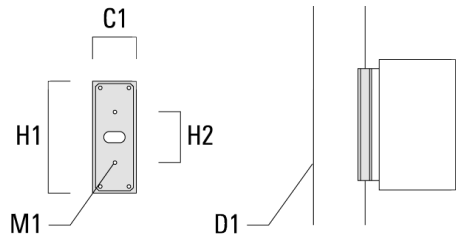

131-9478

SLS410 LED

we-ef

Mounting Accessories

Column fitter

Description	Part ID	C1	D1	H1	H2	M1	Weight (lb)
CF-410/420	131-9140	3.27	≥ 5.51	8.66	3.94	0.24	1.32

Surface Collar

WE-EF LIGHTING USA, LLC