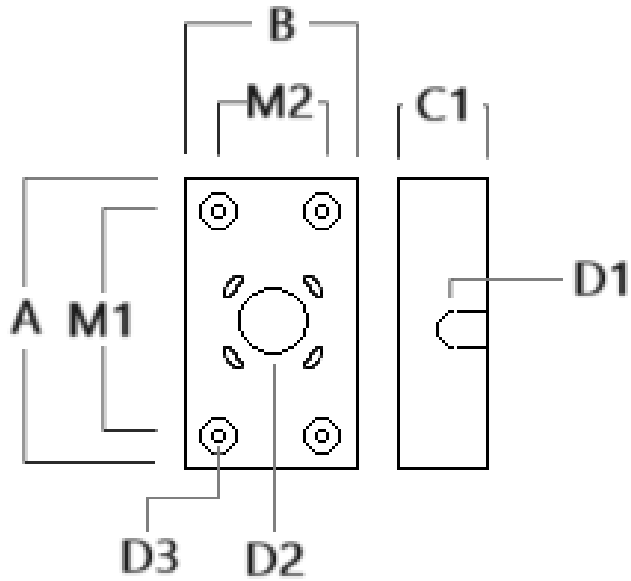

Description	Part ID	A	B	C1	D1	D2	D3	M1	M2
VLS/SLS Surface Collar	131-6004	8.66	3.66	1.75	∅1	∅1.5	∅0.38	6	2