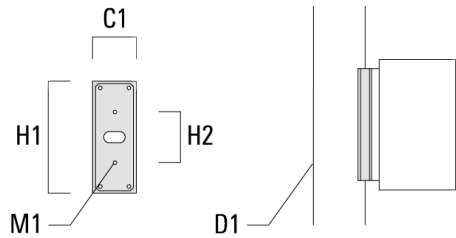

Mounting Accessories

Column fitter

Description	Part ID	C1	D1	H1	H2	M1	Weight (lb)
CF-410/420	131-9140	3.27	≥ 5.51	8.66	3.94	0.24	1.32

Surface Collar

WE-EF LIGHTING USA, LLC

410-D Keystone Drive, 15086 Warrendale, PA 15086 - Phone: +1 724 742 0030

customersupport.usa@we-ef.com - <https://we-ef.com/us>

Subject to technical changes and errors. - Generated on 10/23/2024