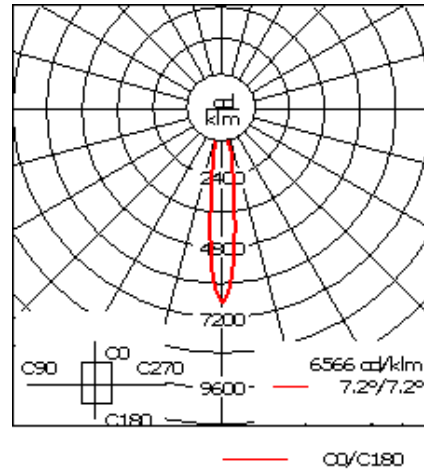

Specifications

Material description

Body	Luminaire body and lens frame constructed in die cast aluminum.
Lens	Clear tempered glass lens.
Colors	 RAL9004 Black RAL9007 Grey Metallic RAL9016 White RAL8019 Dark Bronze
Gasket	Silicone rubber gasket
Fasteners	PCS polymer coated stainless steel
Ingress protection	IP66
Impact resistance	IK08
Corrosion resistance	5CE

Electrical description

Power supply	Integral [ECG] electronic driver 120V-277V. 0-10V dimmable, to be specified with order.
Driver / Ballast	Integral EC electronic converter

Additional information

Lifetime	Ta=25°/40° L90B10 > 90000h
BUG Rating	Please see individual Spec Sheets for classification of Backlight, Uplight and Glare.
Listings	ETL listed. Suitable for wet locations.

WE-EF LIGHTING USA, LLC

410-D Keystone Drive, 15086 Warrendale, PA 15086 - Phone: +1 724 742 0030

customersupport.usa@we-ef.com - <https://we-ef.com/us>

Subject to technical changes and errors. - Generated on 10/23/2024