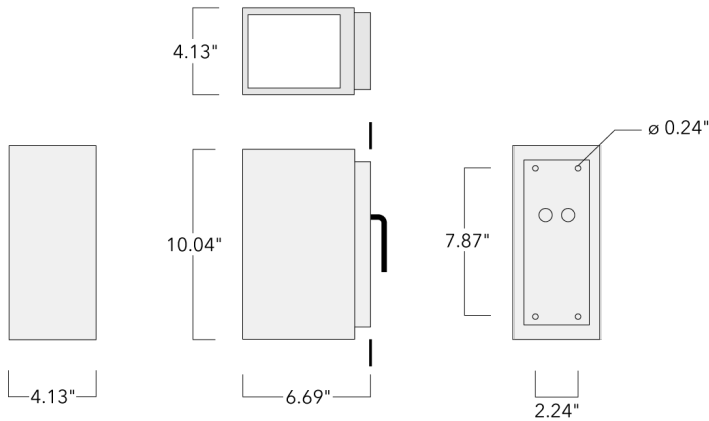

Specifications

Material description

Body	Luminaire body and lens frame constructed in die cast aluminum.
Lens	Clear tempered glass lens.
Colors	 RAL9004 Black RAL9007 Grey Metallic RAL9016 White RAL8019 Dark Bronze
Gasket	Silicone rubber gasket
Fasteners	PCS polymer coated stainless steel
Ingress protection	IP66
Impact resistance	IK08
Corrosion resistance	5CE

Electrical description

Power supply	Integral [ECG] electronic driver 120V-277V. 0-10V dimmable, to be specified with order.
Driver / Ballast	Integral EC electronic converter

Additional information

Lifetime	Ta=25°/40° L90B10 > 90000h
BUG Rating	Please see individual Spec Sheets for classification of Backlight, Uplight and Glare.
Listings	ETL listed. Suitable for wet locations.

WE-EF LIGHTING USA, LLC

410-D Keystone Drive, 15086 Warrendale, PA 15086 - Phone: +1 724 742 0030

customersupport.usa@we-ef.com - <https://we-ef.com/us>

Subject to technical changes and errors. - Generated on 10/23/2024