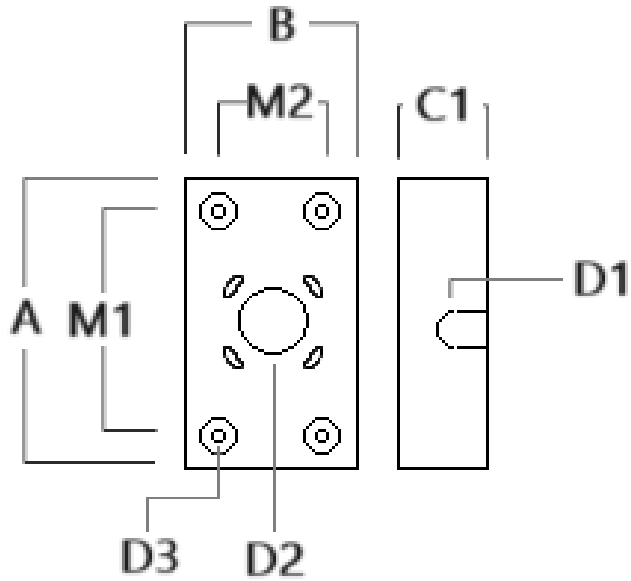

VLS410 LED

Description	Part ID	A	B	C1	D1	D2	D3	M1	M2
VLS/SLS Surface Collar	131-6004	8.66	3.66	1.75	∅1	∅1.5	∅0.38	6	2