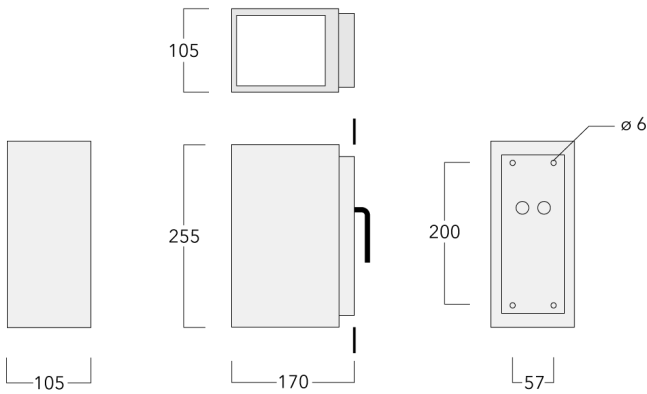

131-9518

VLS410 LED

we-ef

Spécifications

Description du matériel

Corps	Marine-grade, die-cast aluminium alloy
Lentille	Verre de sécurité
Couleurs	RAL9004 Noir de sécurité RAL9007 Aluminium gris RAL7016 Gris anthracite RAL9016 Blanc signalisation
Joint	Joint silicone
Visserie	PCS Inox avec recouvrement polymère
IP	IP66
IK	IK09
Protection contre la corrosion	5CE

Description électrique

Alimentation électrique	220-240V / 50-60 Hz
Driver	Standard - version DALI disponible en option

Informations complémentaires

Durée de vie	Ta=25° L90B10 > 90000h
Classe d'efficacité énergétique	C-D

WE-EF Switzerland AG

Himmelrichstrasse 6, 6003 Luzern - Téléphone: +41 22 752 49 94

info.switzerland@we-ef.com - <https://we-ef.com/ch_fr>

Sous réserve de modifications techniques et d'erreurs. - Généré le 23/11/2024