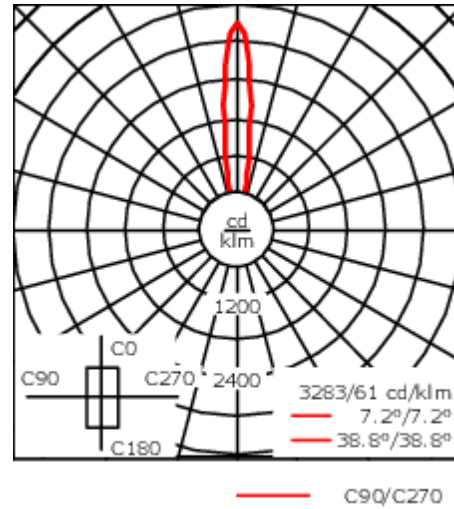

131-9518

VLS410 LED

we-ef

Spécifications

Description du matériel

Corps	Marine-grade, die-cast aluminium alloy
Lentille	Verre de sécurité
Couleurs	RAL9004 Noir de sécurité RAL9007 Aluminium gris RAL7016 Gris anthracite RAL9016 Blanc signalisation
Joint	Joint silicone
Visserie	PCS Inox avec recouvrement polymère
IP	IP66
IK	IK09
Protection contre la corrosion	5CE

Description électrique

Alimentation électrique	220-240V / 50-60 Hz
Driver	Standard - version DALI disponible en option

Informations complémentaires

Durée de vie	Ta=25° L90B10 > 90000h
Classe d'efficacité énergétique	C-D

WE-EF Switzerland AG

Himmelrichstrasse 6, 6003 Luzern - Téléphone: +41 22 752 49 94

info.switzerland@we-ef.com - <https://we-ef.com/ch_fr>

Sous réserve de modifications techniques et d'erreurs. - Généré le 23/11/2024