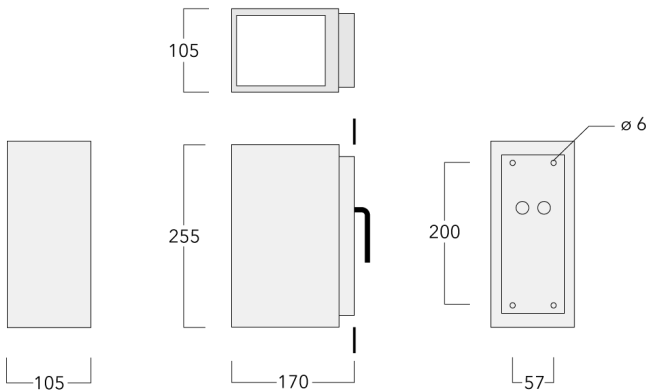

131-9513

VLS410 LED

we-ef

Spécifications

Description du matériel

Corps	Marine-grade, die-cast aluminium alloy
Lentille	Verre de sécurité
Couleurs	Peinture poudre disponible avec 35 couleurs différents
Joint	Joint silicone
Visserie	PCS Inox avec recouvrement polymère
IP	IP66
IK	IK09
Protection contre la corrosion	5CE

Description électrique

Alimentation électrique	220-240V / 50-60 Hz
Driver	Driver électronique

Informations complémentaires

Durée de vie	Ta=25° L90B10 > 90000h
Classe d'efficacité énergétique	C-D

WE-EF LUMIERE

ZAC de Chesnes Nord, 6 Rue de Brisson, CS80330, 38290 Satolas et Bonce - Téléphone: +33 4 74 99 14 44

info.france@we-ef.com - <https://we-ef.com/fr>

Sous réserve de modifications techniques et d'erreurs. - Généré le 23/11/2024