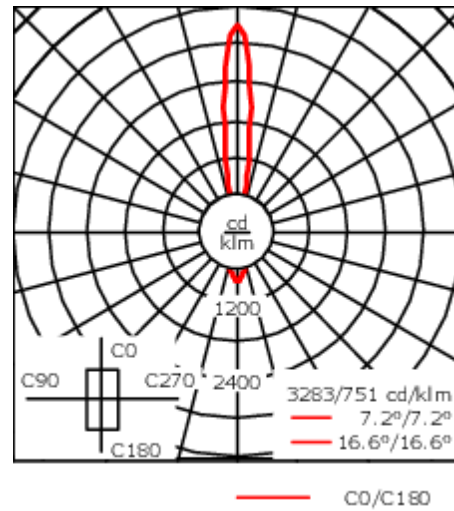

Optional 2200 K version up to max. 1050mA available. To be specified at time of ordering.

Weight	3.30 kg
Light distribution	symmetric, narrow beam up and medium beam down [E/M]
Light source	LED-2x3/12W / 700 mA - 3000 K
CRI	80
Power supply	EC
LEDs	6
Rated input power	15 W

Nominal Lumen (lm)

LED Lumen	290
Total Lumen	1740
Tj	85

Rated lumens (lm)

LED Lumen	207.3
Total Lumen	1243.7
Ta	25

WE-EF LEUCHTEN GmbH

Töpinger Straße 16, 29646 Bispingen, Germany - Phone: +49 5194 909-0
info@we-ef.com - <https://we-ef.com>

Subject to technical changes and errors. - Generated on 23/10/2024

131-9514**VLS410 LED****we-ef**

Specifications

Material description

Body	Marine-grade die-cast aluminium alloy
Lens	Safety glass lens
Colours	<ul style="list-style-type: none"> RAL9004 Signal black RAL9006 White aluminium RAL9007 Grey aluminium RAL7016 Anthracite grey RAL9016 Traffic white
Gasket	Silicone rubber gasket
Fasteners	PCS Polymer Coated Stainless Steel Hardware
Ingress protection	IP66
Impact resistance	IK07
Corrosion resistance	5CE