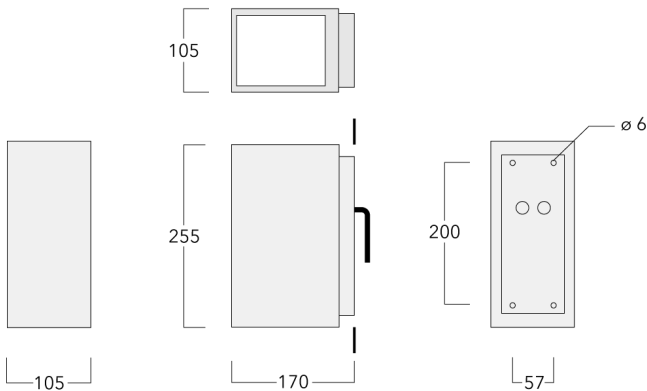

Optional 2200 K version up to max. 1050mA available. To be specified at time of ordering.

Weight	3.30 kg
Light distribution	symmetric, narrow beam up and medium beam down [E/M]
Light source	LED-2x3/12W / 700 mA - 3000 K
CRI	80
Power supply	EC
LEDs	6
Rated input power	15 W

Nominal Lumen (lm)

LED Lumen	290
Total Lumen	1740
Tj	85

Rated lumens (lm)

LED Lumen	207.3
Total Lumen	1243.7
Ta	25

WE-EF LEUCHTEN GmbH

Töpinger Straße 16, 29646 Bispingen, Germany - Phone: +49 5194 909-0
info@we-ef.com - <https://we-ef.com>

Subject to technical changes and errors. - Generated on 23/10/2024

131-9514**VLS410 LED****we-ef**

Specifications

Material description

Body	Marine-grade die-cast aluminium alloy
Lens	Safety glass lens
Colours	<ul style="list-style-type: none"> RAL9004 Signal black RAL9006 White aluminium RAL9007 Grey aluminium RAL7016 Anthracite grey RAL9016 Traffic white
Gasket	Silicone rubber gasket
Fasteners	PCS Polymer Coated Stainless Steel Hardware
Ingress protection	IP66
Impact resistance	IK07
Corrosion resistance	5CE