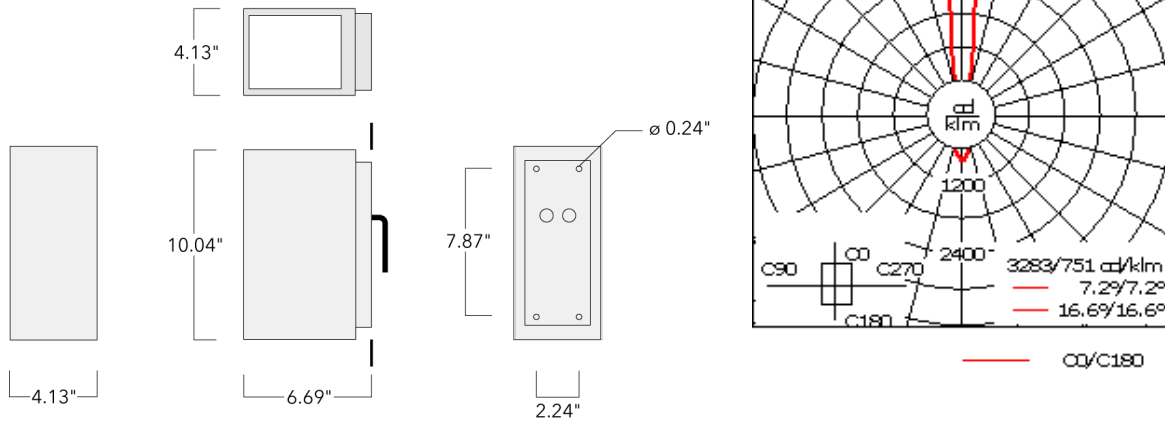

Specifications

Material description

Body	Luminaire body and lens frame constructed in die cast aluminum.
Lens	Clear tempered glass lens.
Colors	 RAL9004 Black RAL9007 Grey Metallic RAL9016 White RAL8019 Dark Bronze
Gasket	Silicone rubber gasket
Fasteners	PCS polymer coated stainless steel
Ingress protection	IP66
Impact resistance	IK08
Corrosion resistance	5CE

Electrical description

Power supply	Integral [ECG] electronic driver 120V-277V. 0-10V dimmable, to be specified with order.
Driver / Ballast	Integral EC electronic converter

Additional information

Lifetime	Ta=25°/40° L90B10 > 90000h
BUG Rating	Please see individual Spec Sheets for classification of Backlight, Uplight and Glare.
Listings	ETL listed. Suitable for wet locations.

WE-EF LIGHTING USA, LLC

410-D Keystone Drive, 15086 Warrendale, PA 15086 - Phone: +1 724 742 0030
customersupport.usa@we-ef.com - <https://we-ef.com/us>
Subject to technical changes and errors. - Generated on 11/23/2024