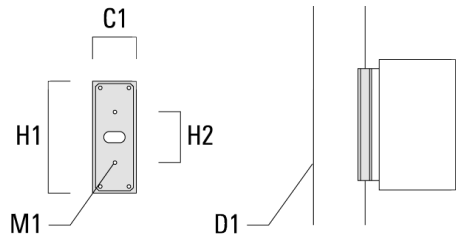

Mounting Accessories

Column fitter

Description	Part ID	C1	D1	H1	H2	M1	Weight (lb)
CF-410/420	131-9140	3.27	≥ 5.51	8.66	3.94	0.24	1.32