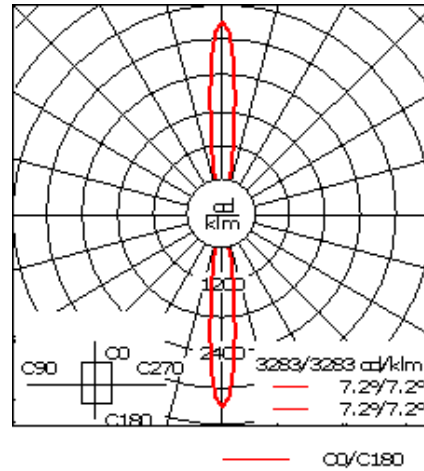

131-9521

we-ef

VLS410 LED

Specifications

Material description

Body	Luminaire body and lens frame constructed in die cast aluminum.
Lens	Clear tempered glass lens.
Colors	RAL9004 Black RAL9007 Grey Metallic RAL9016 White RAL8019 Dark Bronze
Gasket	Silicone rubber gasket
Fasteners	PCS polymer coated stainless steel
Ingress protection	IP66
Impact resistance	IK08
Corrosion resistance	5CE

Electrical description

Power supply	Integral [ECG] electronic driver 120V-277V. 0-10V dimmable, to be specified with order.
Driver / Ballast	Integral EC electronic converter

Additional information

Lifetime	Ta=25°/40° L90B10 > 90000h
BUG Rating	Please see individual Spec Sheets for classification of Backlight, Uplight and Glare.
Listings	ETL listed. Suitable for wet locations.

WE-EF LIGHTING USA, LLC

410-D Keystone Drive, 15086 Warrendale, PA 15086 - Phone: +1 724 742 0030

customersupport.usa@we-ef.com - <https://we-ef.com/us>

Subject to technical changes and errors. - Generated on 10/23/2024