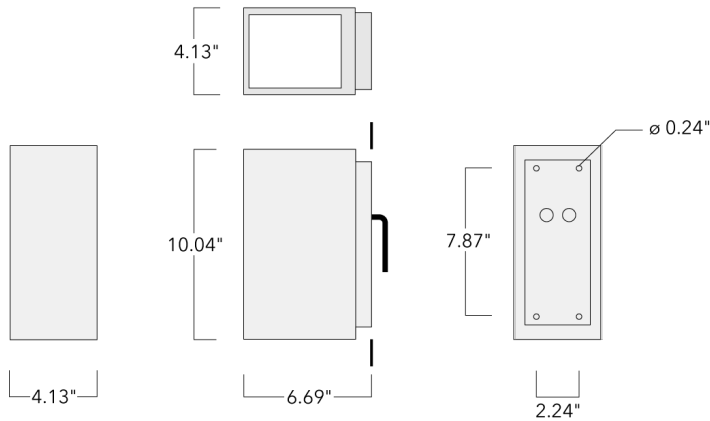

131-9521

we-ef

VLS410 LED

Specifications

Material description

Body	Luminaire body and lens frame constructed in die cast aluminum.
Lens	Clear tempered glass lens.
Colors	RAL9004 Black RAL9007 Grey Metallic RAL9016 White RAL8019 Dark Bronze
Gasket	Silicone rubber gasket
Fasteners	PCS polymer coated stainless steel
Ingress protection	IP66
Impact resistance	IK08
Corrosion resistance	5CE

Electrical description

Power supply	Integral [ECG] electronic driver 120V-277V. 0-10V dimmable, to be specified with order.
Driver / Ballast	Integral EC electronic converter

Additional information

Lifetime	Ta=25°/40° L90B10 > 90000h
BUG Rating	Please see individual Spec Sheets for classification of Backlight, Uplight and Glare.
Listings	ETL listed. Suitable for wet locations.

WE-EF LIGHTING USA, LLC

410-D Keystone Drive, 15086 Warrendale, PA 15086 - Phone: +1 724 742 0030

customersupport.usa@we-ef.com - <https://we-ef.com/us>

Subject to technical changes and errors. - Generated on 10/23/2024