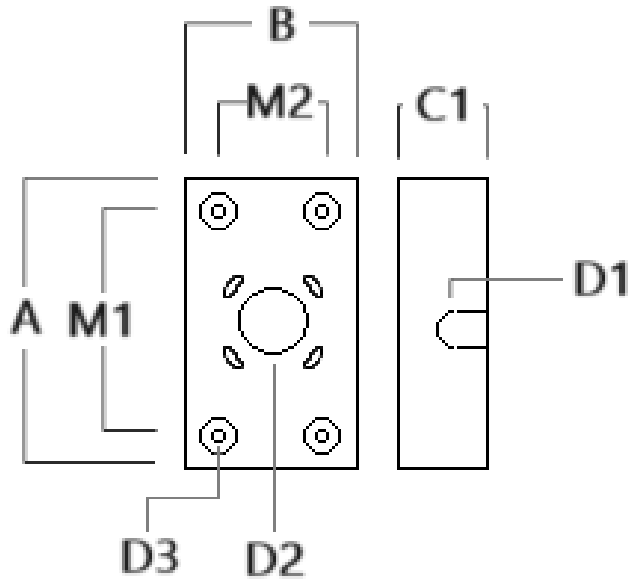

VLS410 LED

Description	Part ID	A	B	C1	D1	D2	D3	M1	M2
VLS/SLS Surface Collar	131-6004	8.66	3.66	1.75	∅1	∅1.5	∅0.38	6	2

WE-EF LIGHTING USA, LLC

410-D Keystone Drive, 15086 Warrendale, PA 15086 - Phone: +1 724 742 0030

customersupport.usa@we-ef.com - <https://we-ef.com/us>

Subject to technical changes and errors. - Generated on 10/23/2024