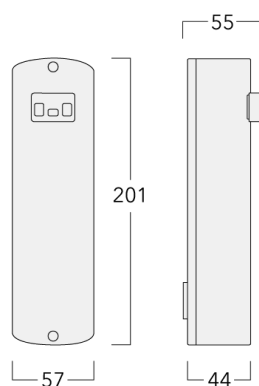

117-0231

ZFY230-COB

we-ef

Eco Step Dim® Motion

Description	Code produit	Informations complémentaires
Détecteur Autonome pour bornes WE-EF	430-0030	

Détecteur Maître pour bornes WE-EF 430-0031