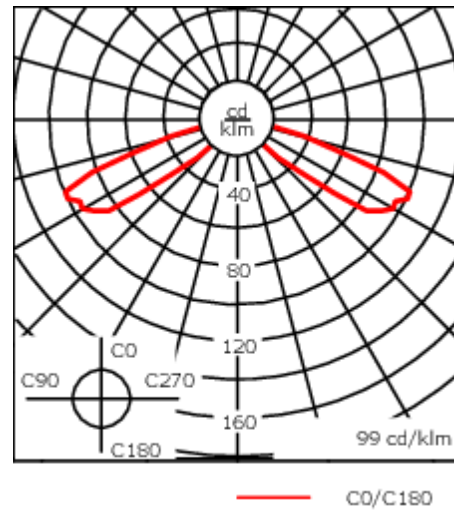

117-0206

ZFY250 LED-FT

we-ef

Specifications

Material description

Body	Marine-grade all-aluminium construction
Lens	Polycarbonate
Colours	RAL9004 Signal black RAL9006 White aluminium RAL9007 Grey aluminium RAL7016 Anthracite grey RAL9016 Traffic white
Gasket	Silicone CCG® Controlled Compression Gasket
Fasteners	PCS Polymer Coated Stainless Steel Hardware
Ingress protection	IP66
Impact resistance	IK10
Corrosion resistance	5CE

Electrical description

Power supply	220-240V / 50-60 Hz
Driver / Ballast	Standard. Optional DALI version available. To be specified at time of ordering.
Power factor	> 0.9
Surge protection	10/10kV (SP10)

Fagerhult Lighting Ltd

33-34 Dolben Street, SE1 0UQ London, United Kingdom

<https://we-ef.com/uk>

Subject to technical changes and errors. - Generated on 23/10/2024