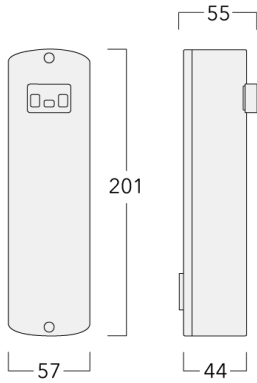

117-0206

ZFY250 LED-FT

we-ef

Control

Eco Step Dim® Motion

Description	Part ID
Eco Step Dim® Motion - Linked- Primary	430-0030

Eco Step Dim® Motion - Linked- Secondary	430-0031