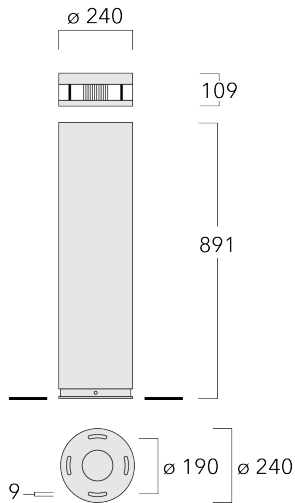

117-0206

ZFY250 LED-FT

we-ef

Specifications

Material description

Body	Marine-grade all-aluminium construction
Lens	Polycarbonate
Colours	RAL9004 Signal black RAL9006 White aluminium RAL9007 Grey aluminium RAL7016 Anthracite grey RAL9016 Traffic white
Gasket	Silicone CCG® Controlled Compression Gasket
Fasteners	PCS Polymer Coated Stainless Steel Hardware
Ingress protection	IP66
Impact resistance	IK10
Corrosion resistance	5CE

Electrical description

Power supply	220-240V / 50-60 Hz
Driver / Ballast	Standard. Optional DALI version available. To be specified at time of ordering.
Power factor	> 0.9
Surge protection	10/10kV (SP10)

Fagerhult Lighting Ltd

33-34 Dolben Street, SE1 0UQ London, United Kingdom

<https://we-ef.com/uk>

Subject to technical changes and errors. - Generated on 23/10/2024