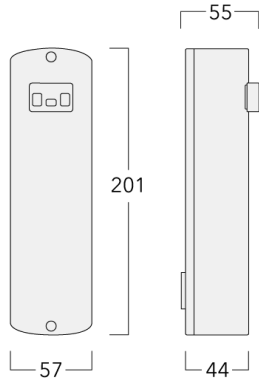

117-0206

ZFY250 LED-FT

we-ef

Description	Part ID
Eco Step Dim® Motion - Stand-Alone	430-0037

Fagerhult Lighting Ltd

33-34 Dolben Street, SE1 0UQ London, United Kingdom

<https://we-ef.com/uk>

Subject to technical changes and errors. - Generated on 23/10/2024