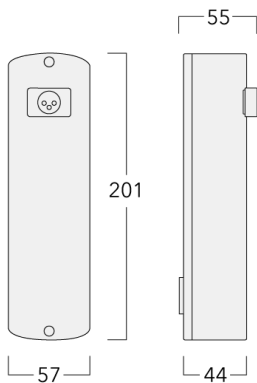

Fagerhult Lighting Ltd

33-34 Dolben Street, SE1 0UQ London, United Kingdom

<https://we-ef.com/uk>

Subject to technical changes and errors. - Generated on 23/10/2024