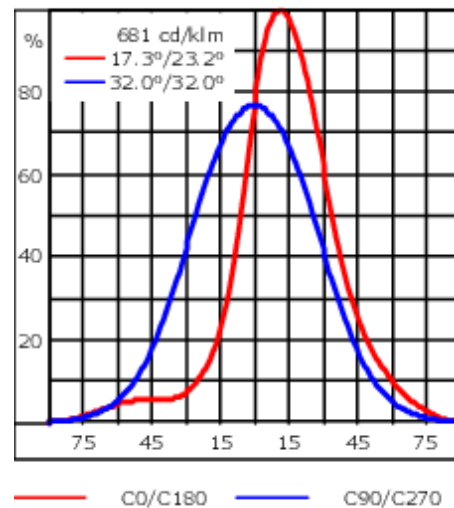

Nominal Lumen (lm)

LED Lumen	310
Total Lumen	3720
Tj	85

Rated lumens (lm)

LED Lumen	203.5
Total Lumen	2442.4
Ta	25

Specifications

Material description

Body	Marine-grade, die-cast aluminium alloy
Lens	Safety glass lens
Colours	<ul style="list-style-type: none"> RAL9004 Signal black RAL9006 White aluminium RAL9007 Grey aluminium RAL7016 Anthracite grey RAL9016 Traffic white
Gasket	Silicone rubber gasket
Fasteners	PCS Polymer Coated Stainless Steel Hardware
Ingress protection	IP66
Impact resistance	IK07
Corrosion resistance	5CE