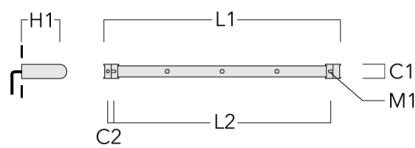

<https://we-ef.com/uk>

Subject to technical changes and errors. - Generated on 23/10/2024

FLD121 LED RAIL66

Description	Part ID	C1
IO-180-FLD121-LED	145-9480	97

Flood lens

Description	Part ID	C1
IO-360-FLD121-LED	145-9481	97

Mounting Accessories

Universal

Description	Part ID	C1	C2	H1	M1	Weight (kg)	L1	L2
2 Mains outlets (L=1150)	310-9200	75	30	200	12	5.90	1150	1045

3 Mains outlets (L=1150)	310-9202	75	30	200	12	5.90	1150	1045
--------------------------	----------	----	----	-----	----	------	------	------