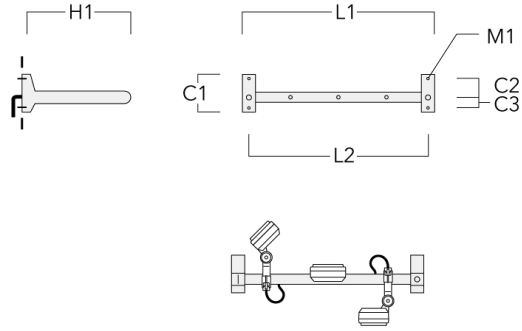

FLD121 LED RAIL66

Description	Part ID	C1	C2	C3	H1	M1	Weight (kg)	L1	L2
3 Mains outlets (L=1650)	310-9240	220	120	60	600	13	13.30	1650	1570