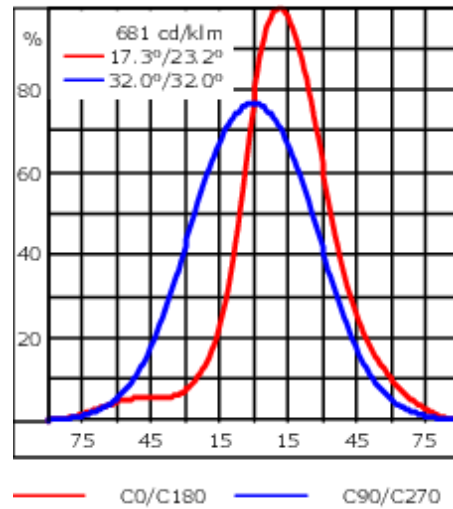

Nominal Lumen (lm)

LED Lumen	290
Total Lumen	1740
Tj	85

Rated lumens (lm)

LED Lumen	190.4
Total Lumen	1142.4
Ta	25

Specifications

Material description

Body	Marine-grade, die-cast aluminium alloy
Lens	Safety glass lens
Colours	<ul style="list-style-type: none"> RAL9004 Signal black RAL9006 White aluminium RAL9007 Grey aluminium RAL7016 Anthracite grey RAL9016 Traffic white
Gasket	Silicone rubber gasket
Fasteners	PCS Polymer Coated Stainless Steel Hardware
Ingress protection	IP66
Impact resistance	IK07
Corrosion resistance	5CE