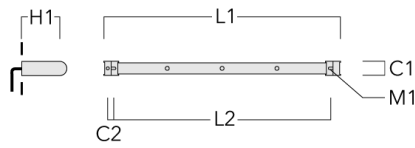

Nominal Lumen (lm)

LED Lumen	290
Total Lumen	1740
Tj	85

Rated lumens (lm)

LED Lumen	190.4
Total Lumen	1142.4
Ta	25

Specifications

Material description

Body	Marine-grade, die-cast aluminium alloy
Lens	Safety glass lens
Colours	<ul style="list-style-type: none"> RAL9004 Signal black RAL9006 White aluminium RAL9007 Grey aluminium RAL7016 Anthracite grey RAL9016 Traffic white
Gasket	Silicone rubber gasket
Fasteners	PCS Polymer Coated Stainless Steel Hardware
Ingress protection	IP66
Impact resistance	IK07
Corrosion resistance	5CE

<https://we-ef.com/uk>

Subject to technical changes and errors. - Generated on 23/10/2024

FLD121 LED RAIL66

Description	Part ID	C1
IO-180-FLD121-LED	145-9480	97

Flood lens

Description	Part ID	C1
IO-360-FLD121-LED	145-9481	97

Mounting Accessories

Universal

Description	Part ID	C1	C2	H1	M1	Weight (kg)	L1	L2
2 Mains outlets (L=1150)	310-9200	75	30	200	12	5.90	1150	1045

3 Mains outlets (L=1150)	310-9202	75	30	200	12	5.90	1150	1045
--------------------------	----------	----	----	-----	----	------	------	------