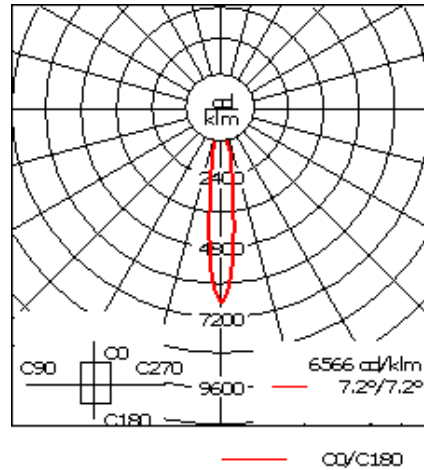

131-9158

we-ef

VLS420 LED

Specifications

Material description

Body	Marine-grade, die-cast aluminium alloy
Lens	Safety glass lens
Colors	 RAL9004 Black RAL9007 Grey Metallic RAL9016 White RAL8019 Dark Bronze
Gasket	Silicone rubber gasket
Fasteners	PCS hardware
Ingress protection	IP66
Impact resistance	IK07
Corrosion resistance	5CE

Electrical description

Power supply	Integral [ECG] electronic driver 120V-277V. 0-10V dimmable, to be specified with order.
Driver / Ballast	Standard. Optional DALI version available. To be specified at time of ordering.

Additional information

Lifetime	Ta=25°/40° L90B10 > 90000h
BUG Rating	Please see individual Spec Sheets for classification of Backlight, Uplight and Glare.
Listings	ETL listed. Suitable for wet locations.

WE-EF LIGHTING USA, LLC

410-D Keystone Drive, 15086 Warrendale, PA 15086 - Phone: +1 724 742 0030

customersupport.usa@we-ef.com - <https://we-ef.com/us>

Subject to technical changes and errors. - Generated on 04/19/2025