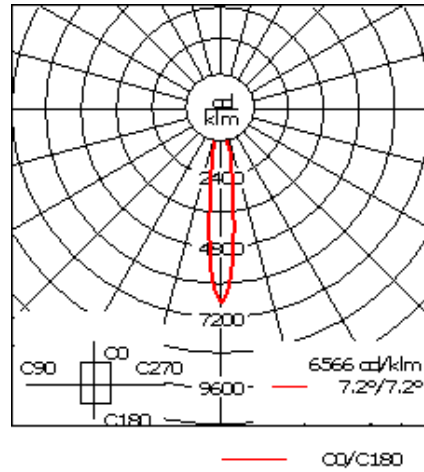

131-9158

we-ef

VLS420 LED

Specifications

Material description

Body	Marine-grade, die-cast aluminium alloy
Lens	Safety glass lens
Colors	 RAL9004 Black RAL9007 Grey Metallic RAL9016 White RAL8019 Dark Bronze
Gasket	Silicone rubber gasket
Fasteners	PCS hardware
Ingress protection	IP66
Impact resistance	IK07
Corrosion resistance	5CE

Electrical description

Power supply	Integral [ECG] electronic driver 120V-277V. 0-10V dimmable, to be specified with order.
Driver / Ballast	Standard. Optional DALI version available. To be specified at time of ordering.

Additional information

Lifetime	Ta=25°/40° L90B10 > 90000h
BUG Rating	Please see individual Spec Sheets for classification of Backlight, Uplight and Glare.
Listings	ETL listed. Suitable for wet locations.

WE-EF LIGHTING USA, LLC

410-D Keystone Drive, 15086 Warrendale, PA 15086 - Phone: +1 724 742 0030

customersupport.usa@we-ef.com - <https://we-ef.com/us>

Subject to technical changes and errors. - Generated on 11/23/2024