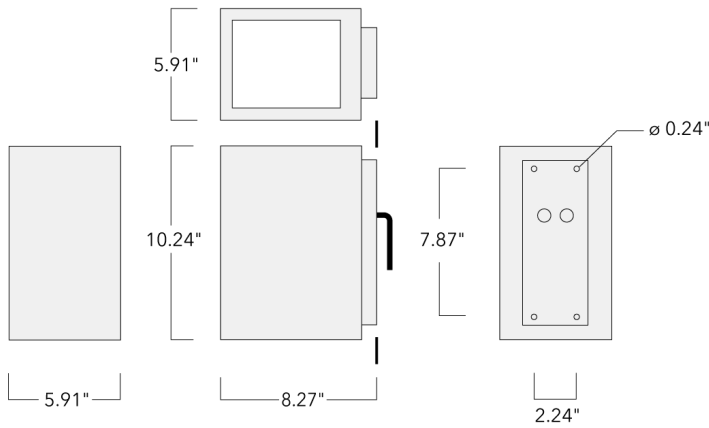

131-9158

we-ef

VLS420 LED

Specifications

Material description

Body	Marine-grade, die-cast aluminium alloy
Lens	Safety glass lens
Colors	 RAL9004 Black RAL9007 Grey Metallic RAL9016 White RAL8019 Dark Bronze
Gasket	Silicone rubber gasket
Fasteners	PCS hardware
Ingress protection	IP66
Impact resistance	IK07
Corrosion resistance	5CE

Electrical description

Power supply	Integral [ECG] electronic driver 120V-277V. 0-10V dimmable, to be specified with order.
Driver / Ballast	Standard. Optional DALI version available. To be specified at time of ordering.

Additional information

Lifetime	Ta=25°/40° L90B10 > 90000h
BUG Rating	Please see individual Spec Sheets for classification of Backlight, Uplight and Glare.
Listings	ETL listed. Suitable for wet locations.

WE-EF LIGHTING USA, LLC

410-D Keystone Drive, 15086 Warrendale, PA 15086 - Phone: +1 724 742 0030

customersupport.usa@we-ef.com - <https://we-ef.com/us>

Subject to technical changes and errors. - Generated on 11/23/2024