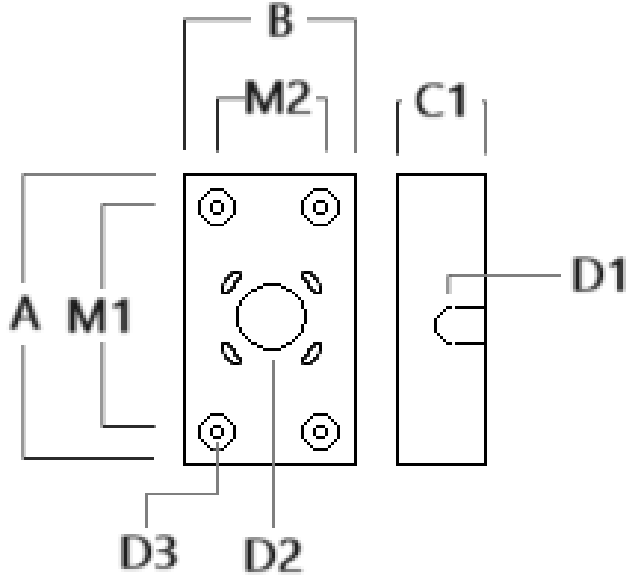

Surface Collar

Description	Part ID	A	B	C1	D1	D2	D3	M1	M2
VLS/SLS Surface Collar	131-6004	8.66	3.66	1.75	∅1	∅1.5	∅0.38	6	2