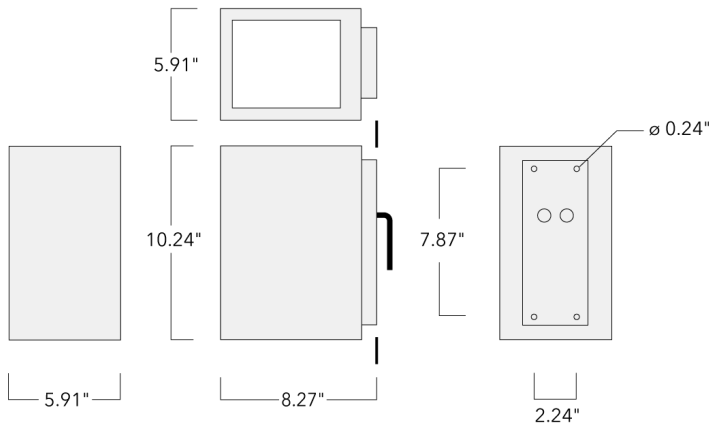

131-9158

we-ef

VLS420 LED

Specifications

Material description

Body	Marine-grade, die-cast aluminium alloy
Lens	Safety glass lens
Colors	 RAL9004 Black RAL9007 Grey Metallic RAL9016 White RAL8019 Dark Bronze
Gasket	Silicone rubber gasket
Fasteners	PCS hardware
Ingress protection	IP66
Impact resistance	IK07
Corrosion resistance	5CE

Electrical description

Power supply	Integral [ECG] electronic driver 120V-277V. 0-10V dimmable, to be specified with order.
Driver / Ballast	Standard. Optional DALI version available. To be specified at time of ordering.

Additional information

Lifetime	Ta=25°/40° L90B10 > 90000h
BUG Rating	Please see individual Spec Sheets for classification of Backlight, Uplight and Glare.
Listings	ETL listed. Suitable for wet locations.

WE-EF LIGHTING USA, LLC

410-D Keystone Drive, 15086 Warrendale, PA 15086 - Phone: +1 724 742 0030

customersupport.usa@we-ef.com - <https://we-ef.com/us>

Subject to technical changes and errors. - Generated on 04/19/2025