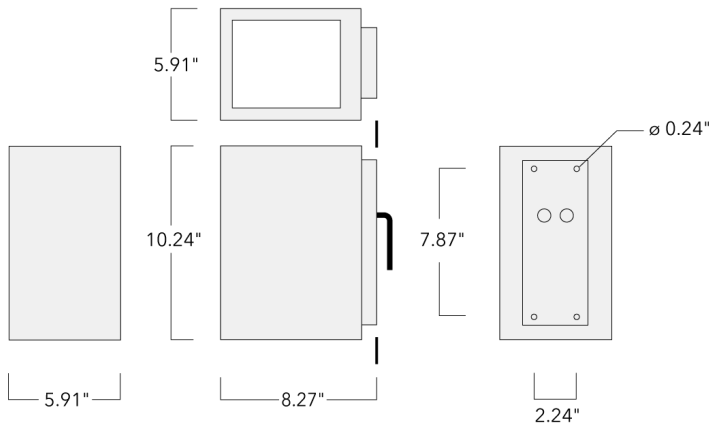

131-9152

we-ef

VLS420 LED

Specifications

Material description

Body	Marine-grade, die-cast aluminium alloy
Lens	Safety glass lens
Colors	 RAL9004 Black RAL9007 Grey Metallic RAL9016 White RAL8019 Dark Bronze
Gasket	Silicone rubber gasket
Fasteners	PCS hardware
Ingress protection	IP66
Impact resistance	IK07
Corrosion resistance	5CE

Electrical description

Power supply	Integral [ECG] electronic driver 120V-277V. 0-10V dimmable, to be specified with order.
Driver / Ballast	Standard. Optional DALI version available. To be specified at time of ordering.

Additional information

Lifetime	Ta=25°/40° L90B10 > 90000h
BUG Rating	Please see individual Spec Sheets for classification of Backlight, Uplight and Glare.
Listings	ETL listed. Suitable for wet locations.

WE-EF LIGHTING USA, LLC

410-D Keystone Drive, 15086 Warrendale, PA 15086 - Phone: +1 724 742 0030

customersupport.usa@we-ef.com - <https://we-ef.com/us>

Subject to technical changes and errors. - Generated on 11/23/2024