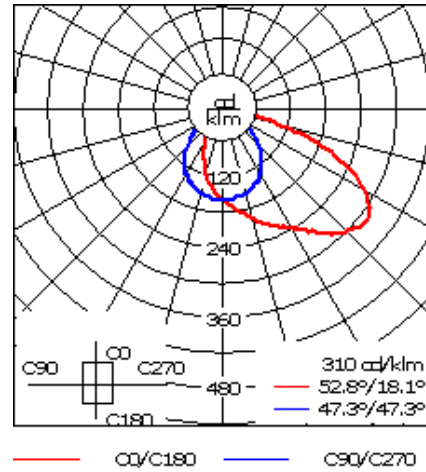

131-9152

we-ef

VLS420 LED

Specifications

Material description

Body	Marine-grade, die-cast aluminium alloy
Lens	Safety glass lens
Colors	 RAL9004 Black RAL9007 Grey Metallic RAL9016 White RAL8019 Dark Bronze
Gasket	Silicone rubber gasket
Fasteners	PCS hardware
Ingress protection	IP66
Impact resistance	IK07
Corrosion resistance	5CE

Electrical description

Power supply	Integral [ECG] electronic driver 120V-277V. 0-10V dimmable, to be specified with order.
Driver / Ballast	Standard. Optional DALI version available. To be specified at time of ordering.

Additional information

Lifetime	Ta=25°/40° L90B10 > 90000h
BUG Rating	Please see individual Spec Sheets for classification of Backlight, Uplight and Glare.
Listings	ETL listed. Suitable for wet locations.

WE-EF LIGHTING USA, LLC

410-D Keystone Drive, 15086 Warrendale, PA 15086 - Phone: +1 724 742 0030

customersupport.usa@we-ef.com - <https://we-ef.com/us>

Subject to technical changes and errors. - Generated on 11/23/2024