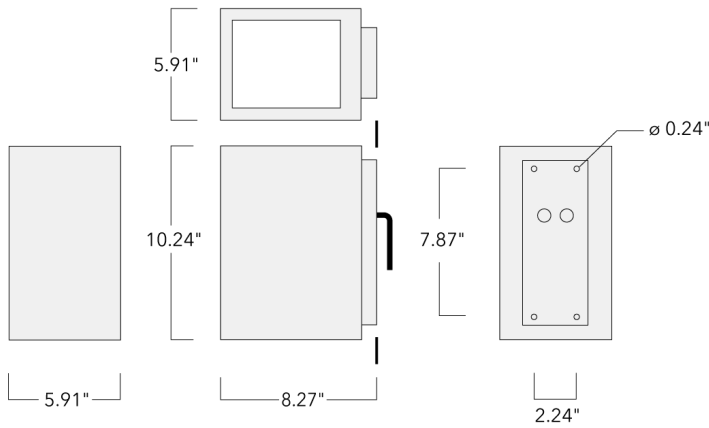

131-9156

VLS420 LED

we-ef

Specifications

Material description

Body	Marine-grade, die-cast aluminium alloy
Lens	Safety glass lens
Colors	 RAL9004 Black RAL9007 Grey Metallic RAL9016 White RAL8019 Dark Bronze
Gasket	Silicone rubber gasket
Fasteners	PCS hardware
Ingress protection	IP66
Impact resistance	IK07
Corrosion resistance	5CE

Electrical description

Power supply	Integral [ECG] electronic driver 120V-277V. 0-10V dimmable, to be specified with order.
Driver / Ballast	Standard. Optional DALI version available. To be specified at time of ordering.

Additional information

Lifetime	Ta=25°/40° L90B10 > 90000h
BUG Rating	Please see individual Spec Sheets for classification of Backlight, Uplight and Glare.
Listings	ETL listed. Suitable for wet locations.

WE-EF LIGHTING USA, LLC

410-D Keystone Drive, 15086 Warrendale, PA 15086 - Phone: +1 724 742 0030

customersupport.usa@we-ef.com - <https://we-ef.com/us>

Subject to technical changes and errors. - Generated on 11/23/2024