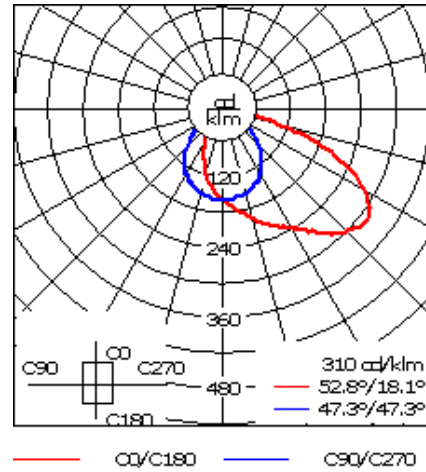

131-9156

VLS420 LED

we-ef

Specifications

Material description

Body	Marine-grade, die-cast aluminium alloy
Lens	Safety glass lens
Colors	 RAL9004 Black RAL9007 Grey Metallic RAL9016 White RAL8019 Dark Bronze
Gasket	Silicone rubber gasket
Fasteners	PCS hardware
Ingress protection	IP66
Impact resistance	IK07
Corrosion resistance	5CE

Electrical description

Power supply	Integral [ECG] electronic driver 120V-277V. 0-10V dimmable, to be specified with order.
Driver / Ballast	Standard. Optional DALI version available. To be specified at time of ordering.

Additional information

Lifetime	Ta=25°/40° L90B10 > 90000h
BUG Rating	Please see individual Spec Sheets for classification of Backlight, Uplight and Glare.
Listings	ETL listed. Suitable for wet locations.

WE-EF LIGHTING USA, LLC

410-D Keystone Drive, 15086 Warrendale, PA 15086 - Phone: +1 724 742 0030

customersupport.usa@we-ef.com - <https://we-ef.com/us>

Subject to technical changes and errors. - Generated on 11/23/2024