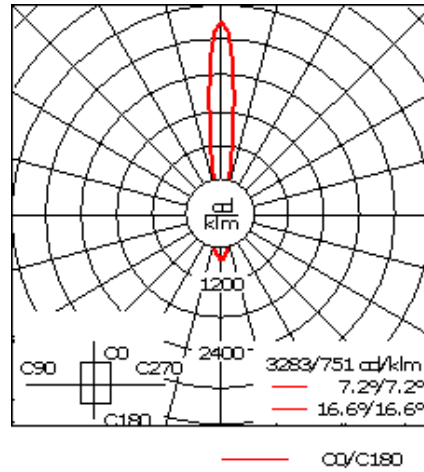

131-9164

we-ef

VLS420 LED

Specifications

Material description

Body	Marine-grade, die-cast aluminium alloy
Lens	Safety glass lens
Colors	RAL9004 Black RAL9007 Grey Metallic RAL9016 White RAL8019 Dark Bronze
Gasket	Silicone rubber gasket
Fasteners	PCS hardware
Ingress protection	IP66
Impact resistance	IK07
Corrosion resistance	5CE

Electrical description

Power supply	Integral [ECG] electronic driver 120V-277V. 0-10V dimmable, to be specified with order.
Driver / Ballast	Standard. Optional DALI version available. To be specified at time of ordering.

Additional information

Lifetime	Ta=25°/40° L90B10 > 90000h
BUG Rating	Please see individual Spec Sheets for classification of Backlight, Uplight and Glare.
Listings	ETL listed. Suitable for wet locations.

WE-EF LIGHTING USA, LLC

410-D Keystone Drive, 15086 Warrendale, PA 15086 - Phone: +1 724 742 0030

customersupport.usa@we-ef.com - <https://we-ef.com/us>

Subject to technical changes and errors. - Generated on 11/23/2024