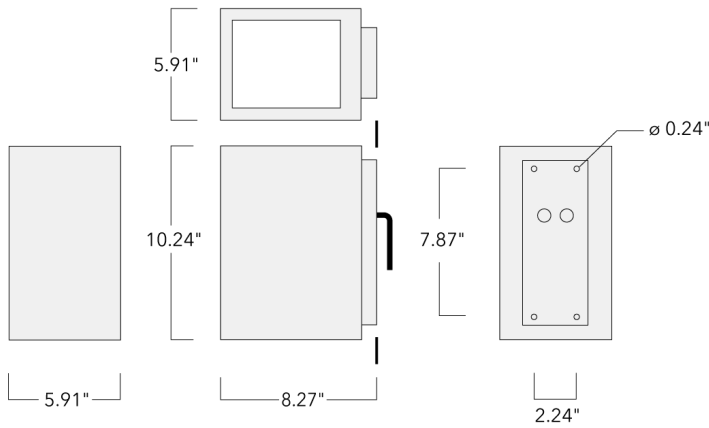

131-9164

we-ef

VLS420 LED

Specifications

Material description

Body	Marine-grade, die-cast aluminium alloy
Lens	Safety glass lens
Colors	 RAL9004 Black RAL9007 Grey Metallic RAL9016 White RAL8019 Dark Bronze
Gasket	Silicone rubber gasket
Fasteners	PCS hardware
Ingress protection	IP66
Impact resistance	IK07
Corrosion resistance	5CE

Electrical description

Power supply	Integral [ECG] electronic driver 120V-277V. 0-10V dimmable, to be specified with order.
Driver / Ballast	Standard. Optional DALI version available. To be specified at time of ordering.

Additional information

Lifetime	Ta=25°/40° L90B10 > 90000h
BUG Rating	Please see individual Spec Sheets for classification of Backlight, Uplight and Glare.
Listings	ETL listed. Suitable for wet locations.

WE-EF LIGHTING USA, LLC

410-D Keystone Drive, 15086 Warrendale, PA 15086 - Phone: +1 724 742 0030

customersupport.usa@we-ef.com - <https://we-ef.com/us>

Subject to technical changes and errors. - Generated on 04/19/2025