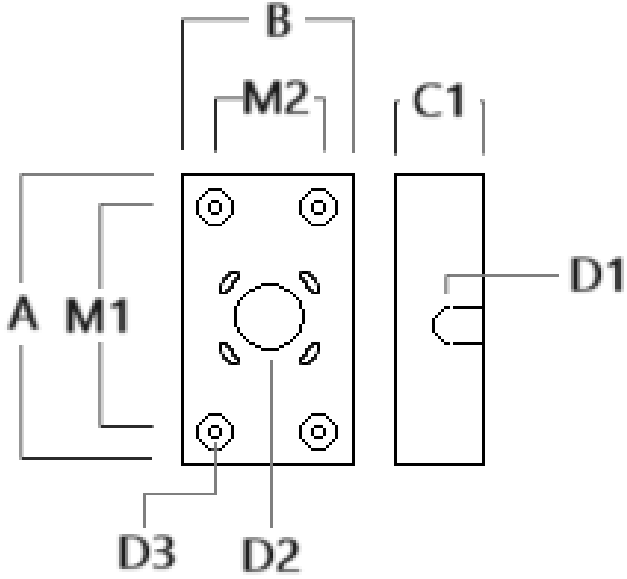

Surface Collar

Description	Part ID	A	B	C1	D1	D2	D3	M1	M2
VLS/SLS Surface Collar	131-6004	8.66	3.66	1.75	∅1	∅1.5	∅0.38	6	2