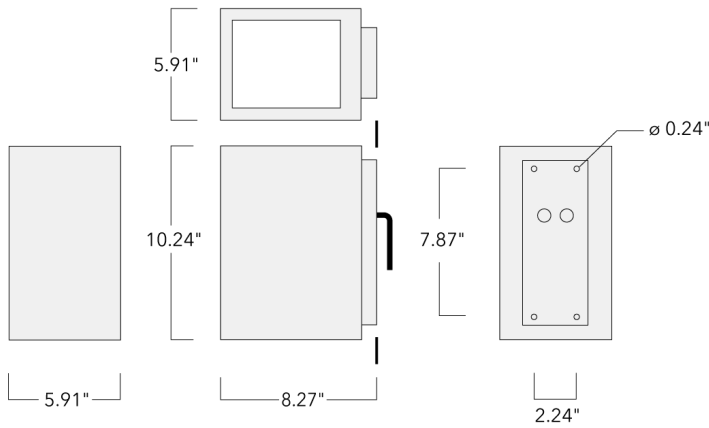

131-9164

we-ef

VLS420 LED

Specifications

Material description

Body	Marine-grade, die-cast aluminium alloy
Lens	Safety glass lens
Colors	RAL9004 Black RAL9007 Grey Metallic RAL9016 White RAL8019 Dark Bronze
Gasket	Silicone rubber gasket
Fasteners	PCS hardware
Ingress protection	IP66
Impact resistance	IK07
Corrosion resistance	5CE

Electrical description

Power supply	Integral [ECG] electronic driver 120V-277V. 0-10V dimmable, to be specified with order.
Driver / Ballast	Standard. Optional DALI version available. To be specified at time of ordering.

Additional information

Lifetime	Ta=25°/40° L90B10 > 90000h
BUG Rating	Please see individual Spec Sheets for classification of Backlight, Uplight and Glare.
Listings	ETL listed. Suitable for wet locations.

WE-EF LIGHTING USA, LLC

410-D Keystone Drive, 15086 Warrendale, PA 15086 - Phone: +1 724 742 0030

customersupport.usa@we-ef.com - <https://we-ef.com/us>

Subject to technical changes and errors. - Generated on 11/23/2024