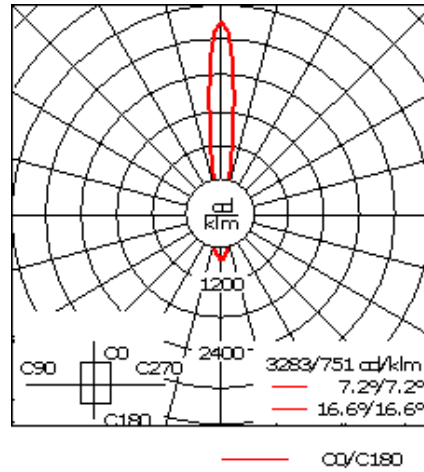

131-9164

we-ef

VLS420 LED

Specifications

Material description

Body	Marine-grade, die-cast aluminium alloy
Lens	Safety glass lens
Colors	 RAL9004 Black RAL9007 Grey Metallic RAL9016 White RAL8019 Dark Bronze
Gasket	Silicone rubber gasket
Fasteners	PCS hardware
Ingress protection	IP66
Impact resistance	IK07
Corrosion resistance	5CE

Electrical description

Power supply	Integral [ECG] electronic driver 120V-277V. 0-10V dimmable, to be specified with order.
Driver / Ballast	Standard. Optional DALI version available. To be specified at time of ordering.

Additional information

Lifetime	Ta=25°/40° L90B10 > 90000h
BUG Rating	Please see individual Spec Sheets for classification of Backlight, Uplight and Glare.
Listings	ETL listed. Suitable for wet locations.

WE-EF LIGHTING USA, LLC

410-D Keystone Drive, 15086 Warrendale, PA 15086 - Phone: +1 724 742 0030

customersupport.usa@we-ef.com - <https://we-ef.com/us>

Subject to technical changes and errors. - Generated on 04/19/2025