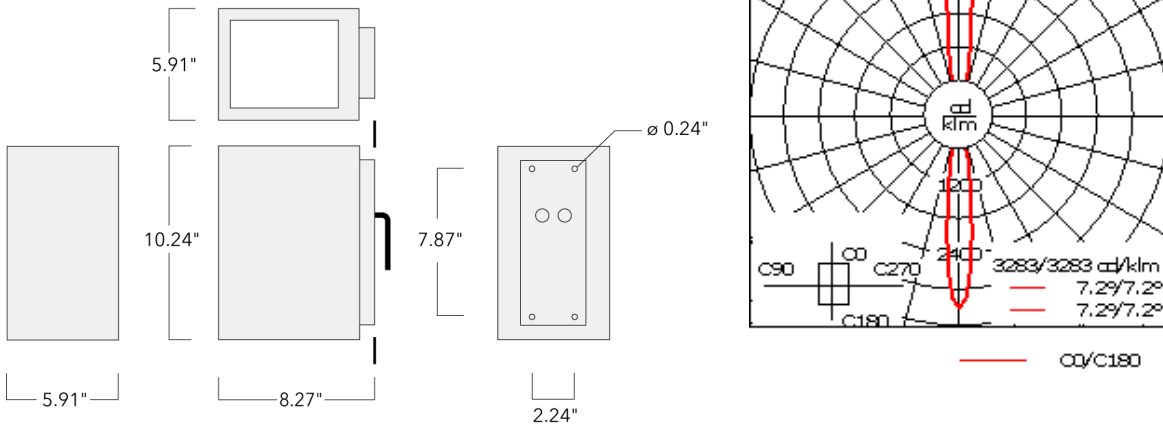

Specifications

Material description

Body	Marine-grade, die-cast aluminium alloy
Lens	Safety glass lens
Colors	 RAL9004 Black RAL9007 Grey Metallic RAL9016 White RAL8019 Dark Bronze
Gasket	Silicone rubber gasket
Fasteners	PCS hardware
Ingress protection	IP66
Impact resistance	IK07
Corrosion resistance	5CE

Electrical description

Power supply	Integral [ECG] electronic driver 120V-277V. 0-10V dimmable, to be specified with order.
Driver / Ballast	Standard. Optional DALI version available. To be specified at time of ordering.

Additional information

Lifetime	Ta=25°/40° L90B10 > 90000h
BUG Rating	Please see individual Spec Sheets for classification of Backlight, Uplight and Glare.
Listings	ETL listed. Suitable for wet locations.

WE-EF LIGHTING USA, LLC

410-D Keystone Drive, 15086 Warrendale, PA 15086 - Phone: +1 724 742 0030

customersupport.usa@we-ef.com - <https://we-ef.com/us>

Subject to technical changes and errors. - Generated on 11/23/2024