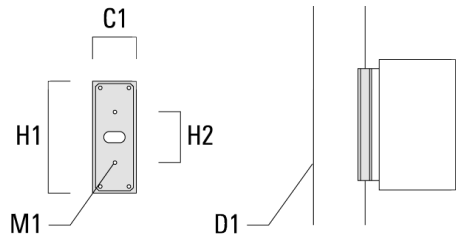

131-9534

SLS420 LED

we-ef

Mounting Accessories

Column fitter

Description	Part ID	C1	D1	H1	H2	M1	Weight (lb)
CF-410/420	131-9140	3.27	≥ 5.51	8.66	3.94	0.24	1.32

Surface Collar

WE-EF LIGHTING USA, LLC