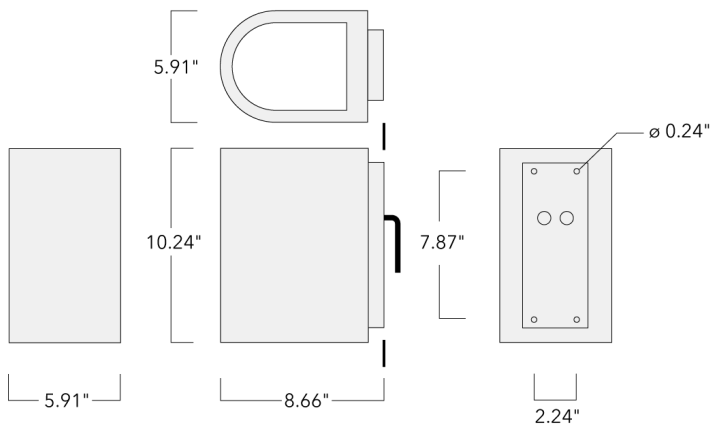

131-9534

SLS420 LED

we-ef

Specifications

Material description

Body	Marine-grade, die-cast aluminium alloy
Lens	Safety glass lens
Colors	RAL9004 Black RAL9007 Grey Metallic RAL9016 White RAL8019 Dark Bronze
Gasket	Silicone rubber gasket
Fasteners	PCS hardware
Ingress protection	IP66
Impact resistance	IK07
Corrosion resistance	5CE

Electrical description

Power supply	Integral [ECG] electronic 0-10 V dimmable driver in 120-277 universal voltage.
Driver / Ballast	Integral EC electronic converter

Additional information

Lifetime	Ta=25°/40° L90B10 > 90000h
BUG Rating	Please see individual Spec Sheets for classification of Backlight, Uplight and Glare.
Listings	ETL listed. Suitable for wet locations.

WE-EF LIGHTING USA, LLC

410-D Keystone Drive, 15086 Warrendale, PA 15086 - Phone: +1 724 742 0030

customersupport.usa@we-ef.com - <https://we-ef.com/us>

Subject to technical changes and errors. - Generated on 10/23/2024