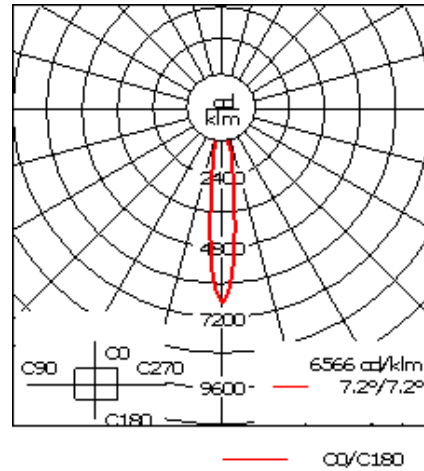

131-9534

SLS420 LED

we-ef

Specifications

Material description

Body	Marine-grade, die-cast aluminium alloy
Lens	Safety glass lens
Colors	RAL9004 Black RAL9007 Grey Metallic RAL9016 White RAL8019 Dark Bronze
Gasket	Silicone rubber gasket
Fasteners	PCS hardware
Ingress protection	IP66
Impact resistance	IK07
Corrosion resistance	5CE

Electrical description

Power supply	Integral [ECG] electronic 0-10 V dimmable driver in 120-277 universal voltage.
Driver / Ballast	Integral EC electronic converter

Additional information

Lifetime	Ta=25°/40° L90B10 > 90000h
BUG Rating	Please see individual Spec Sheets for classification of Backlight, Uplight and Glare.
Listings	ETL listed. Suitable for wet locations.

WE-EF LIGHTING USA, LLC

410-D Keystone Drive, 15086 Warrendale, PA 15086 - Phone: +1 724 742 0030

customersupport.usa@we-ef.com - <https://we-ef.com/us>

Subject to technical changes and errors. - Generated on 10/23/2024