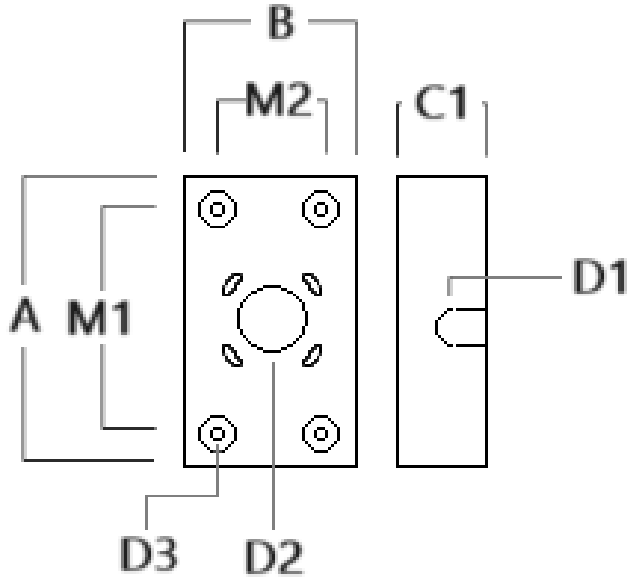

Description	Part ID	A	B	C1	D1	D2	D3	M1	M2
VLS/SLS Surface Collar	131-6004	8.66	3.66	1.75	∅1	∅1.5	∅0.38	6	2