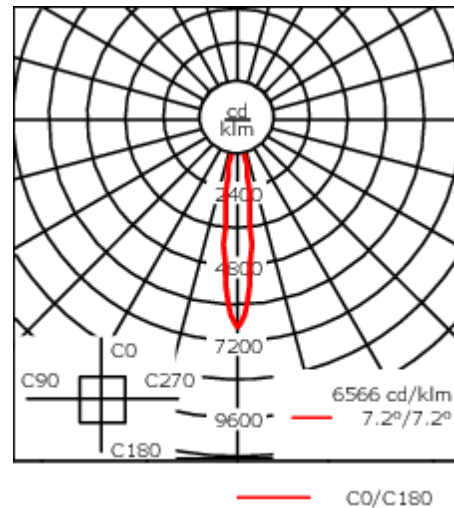

Spécifications

Description du matériel

Corps	Corps en fonte d'aluminium
Lentille	Verre de sécurité
Couleurs	Peinture poudre disponible avec 35 couleurs différents
Joint	Joint silicone
Visserie	PCS Inox avec recouvrement polymère
IP	IP66
IK	IK09
Protection contre la corrosion	5CE

Description électrique

Alimentation électrique	220-240V / 50-60 Hz
Driver	Driver électronique

Informations complémentaires

Durée de vie	Ta=25° L90B10 > 90000h
Classe d'efficacité énergétique	C-D

WE-EF LUMIERE

ZAC de Chesnes Nord, 6 Rue de Brisson, CS80330, 38290 Satolas et Bonce - Téléphone: +33 4 74 99 14 44
info.france@we-ef.com - <https://we-ef.com/fr>

Sous réserve de modifications techniques et d'erreurs. - Généré le 23/11/2024