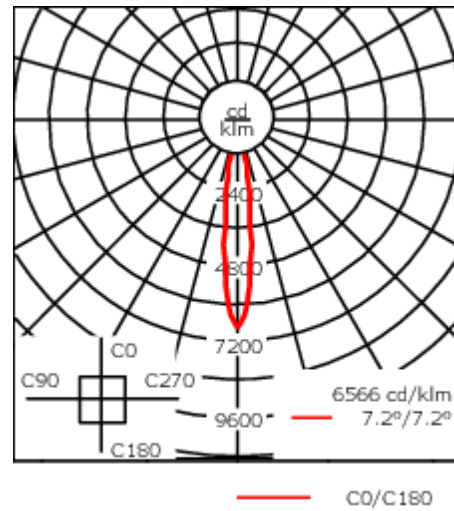

Specifications

Material description

Body	Marine-grade, die-cast aluminium alloy
Lens	Safety glass lens
Colours	RAL9004 Signal black RAL9007 Grey aluminium RAL7016 Anthracite grey RAL9016 Traffic white
Gasket	Silicone rubber gasket
Fasteners	PCS hardware
Ingress protection	IP66
Impact resistance	IK07
Corrosion resistance	5CE

Electrical description

Power supply	220-240V / 50-60 Hz
Driver / Ballast	Integral EC electronic converter

Additional information

Lifetime	Ta=25° L90B10 > 90000h