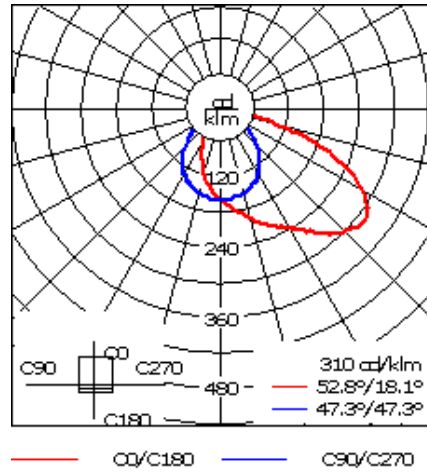

131-9536

SLS420 LED

we-ef

Specifications

Material description

Body	Marine-grade, die-cast aluminium alloy
Lens	Safety glass lens
Colors	- RAL9004 Black - RAL9007 Grey Metallic - RAL9016 White - RAL8019 Dark Bronze
Gasket	Silicone rubber gasket
Fasteners	PCS hardware
Ingress protection	IP66
Impact resistance	IK07
Corrosion resistance	5CE

Electrical description

Power supply	Integral [ECG] electronic 0-10 V dimmable driver in 120-277 universal voltage.
Driver / Ballast	Integral EC electronic converter

Additional information

Lifetime	Ta=25°/40° L90B10 > 90000h
BUG Rating	Please see individual Spec Sheets for classification of Backlight, Uplight and Glare.
Listings	ETL listed. Suitable for wet locations.

WE-EF LIGHTING USA, LLC

410-D Keystone Drive, 15086 Warrendale, PA 15086 - Phone: +1 724 742 0030

customersupport.usa@we-ef.com - <https://we-ef.com/us>

Subject to technical changes and errors. - Generated on 11/23/2024