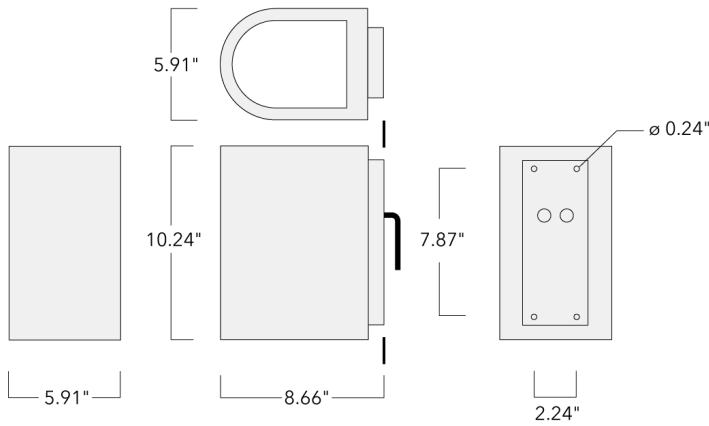

131-9536

SLS420 LED

we-ef

Specifications

Material description

Body	Marine-grade, die-cast aluminium alloy
Lens	Safety glass lens
Colors	- RAL9004 Black - RAL9007 Grey Metallic - RAL9016 White - RAL8019 Dark Bronze
Gasket	Silicone rubber gasket
Fasteners	PCS hardware
Ingress protection	IP66
Impact resistance	IK07
Corrosion resistance	5CE

Electrical description

Power supply	Integral [ECG] electronic 0-10 V dimmable driver in 120-277 universal voltage.
Driver / Ballast	Integral EC electronic converter

Additional information

Lifetime	Ta=25°/40° L90B10 > 90000h
BUG Rating	Please see individual Spec Sheets for classification of Backlight, Uplight and Glare.
Listings	ETL listed. Suitable for wet locations.

WE-EF LIGHTING USA, LLC

410-D Keystone Drive, 15086 Warrendale, PA 15086 - Phone: +1 724 742 0030

customersupport.usa@we-ef.com - <https://we-ef.com/us>

Subject to technical changes and errors. - Generated on 11/23/2024