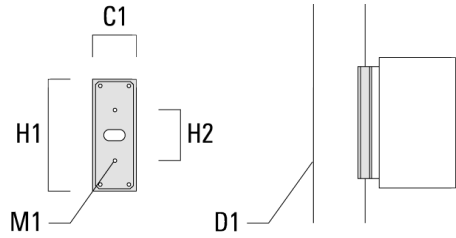

131-9542

SLS420 LED

we-ef

Mounting Accessories

Column fitter

Description	Part ID	C1	D1	H1	H2	M1	Weight (lb)
CF-410/420	131-9140	3.27	≥ 5.51	8.66	3.94	0.24	1.32

Surface Collar

WE-EF LIGHTING USA, LLC