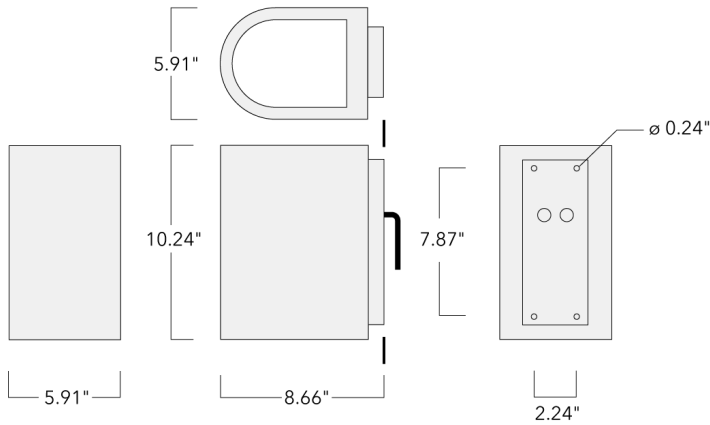

131-9542

SLS420 LED

we-ef

Specifications

Material description

Body	Marine-grade, die-cast aluminium alloy
Lens	Safety glass lens
Colors	 RAL9004 Black RAL9007 Grey Metallic RAL9016 White RAL8019 Dark Bronze
Gasket	Silicone rubber gasket
Fasteners	PCS hardware
Ingress protection	IP66
Impact resistance	IK07
Corrosion resistance	5CE

Electrical description

Power supply	Integral [ECG] electronic 0-10 V dimmable driver in 120-277 universal voltage.
Driver / Ballast	Integral EC electronic converter

Additional information

Lifetime	Ta=25°/40° L90B10 > 90000h
BUG Rating	Please see individual Spec Sheets for classification of Backlight, Uplight and Glare.
Listings	ETL listed. Suitable for wet locations.

WE-EF LIGHTING USA, LLC

410-D Keystone Drive, 15086 Warrendale, PA 15086 - Phone: +1 724 742 0030

customersupport.usa@we-ef.com - <https://we-ef.com/us>

Subject to technical changes and errors. - Generated on 10/23/2024