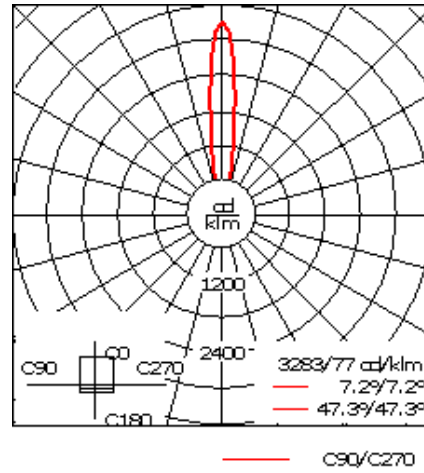

131-9542

SLS420 LED

we-ef

Specifications

Material description

Body	Marine-grade, die-cast aluminium alloy
Lens	Safety glass lens
Colors	 RAL9004 Black RAL9007 Grey Metallic RAL9016 White RAL8019 Dark Bronze
Gasket	Silicone rubber gasket
Fasteners	PCS hardware
Ingress protection	IP66
Impact resistance	IK07
Corrosion resistance	5CE

Electrical description

Power supply	Integral [ECG] electronic 0-10 V dimmable driver in 120-277 universal voltage.
Driver / Ballast	Integral EC electronic converter

Additional information

Lifetime	Ta=25°/40° L90B10 > 90000h
BUG Rating	Please see individual Spec Sheets for classification of Backlight, Uplight and Glare.
Listings	ETL listed. Suitable for wet locations.

WE-EF LIGHTING USA, LLC

410-D Keystone Drive, 15086 Warrendale, PA 15086 - Phone: +1 724 742 0030

customersupport.usa@we-ef.com - <https://we-ef.com/us>

Subject to technical changes and errors. - Generated on 10/23/2024