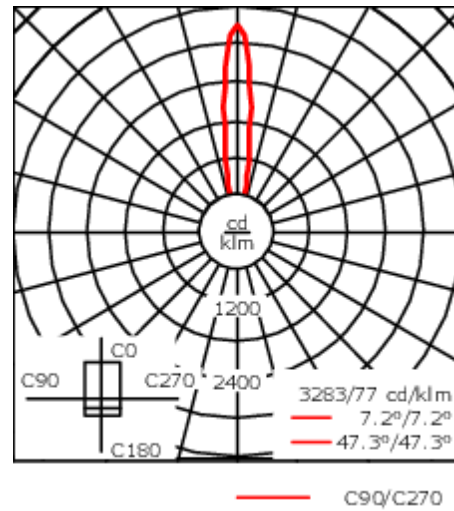

Specifications

Material description

Body	Marine-grade, die-cast aluminium alloy
Lens	Safety glass lens
Colours	RAL9004 Signal black RAL9007 Grey aluminium RAL7016 Anthracite grey RAL9016 Traffic white
Gasket	Silicone rubber gasket
Fasteners	PCS hardware
Ingress protection	IP66
Impact resistance	IK07
Corrosion resistance	5CE

Electrical description

Power supply	220-240V / 50-60 Hz
Driver / Ballast	Integral EC electronic converter

Additional information

Lifetime	Ta=25° L90B10 > 90000h