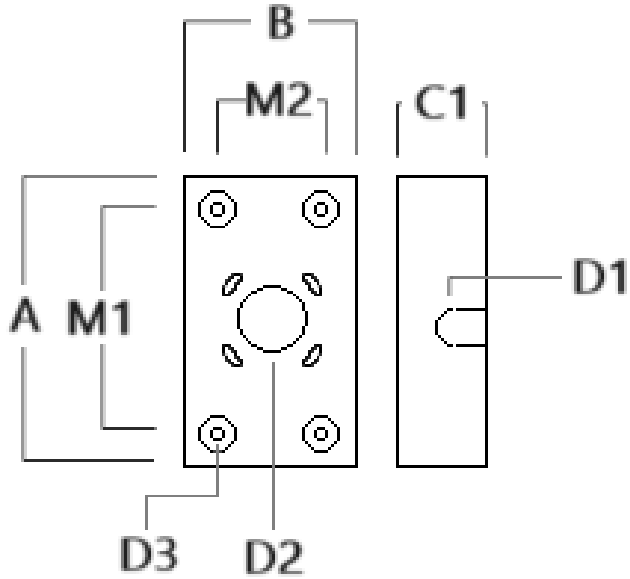

Description	Part ID	A	B	C1	D1	D2	D3	M1	M2
VLS/SLS Surface Collar	131-6004	8.66	3.66	1.75	∅1	∅1.5	∅0.38	6	2