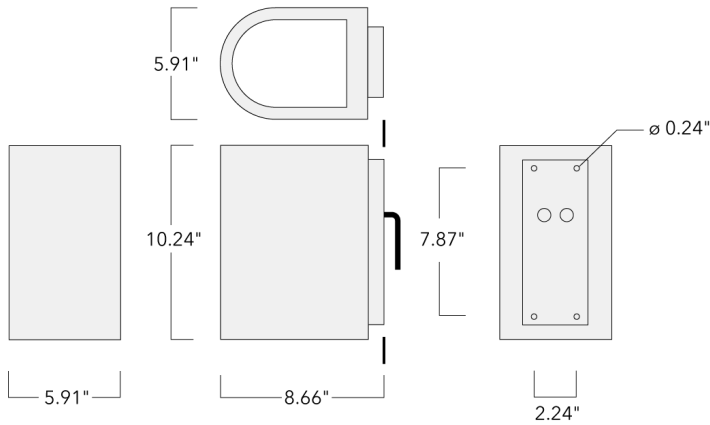

131-9544

SLS420 LED

we-ef

Specifications

Material description

Body	Marine-grade, die-cast aluminium alloy
Lens	Safety glass lens
Colors	 RAL9004 Black RAL9007 Grey Metallic RAL9016 White RAL8019 Dark Bronze
Gasket	Silicone rubber gasket
Fasteners	PCS hardware
Ingress protection	IP66
Impact resistance	IK07
Corrosion resistance	5CE

Electrical description

Power supply	Integral [ECG] electronic 0-10 V dimmable driver in 120-277 universal voltage.
Driver / Ballast	Integral EC electronic converter

Additional information

Lifetime	Ta=25°/40° L90B10 > 90000h
BUG Rating	Please see individual Spec Sheets for classification of Backlight, Uplight and Glare.
Listings	ETL listed. Suitable for wet locations.

WE-EF LIGHTING USA, LLC

410-D Keystone Drive, 15086 Warrendale, PA 15086 - Phone: +1 724 742 0030

customersupport.usa@we-ef.com - <https://we-ef.com/us>

Subject to technical changes and errors. - Generated on 10/23/2024