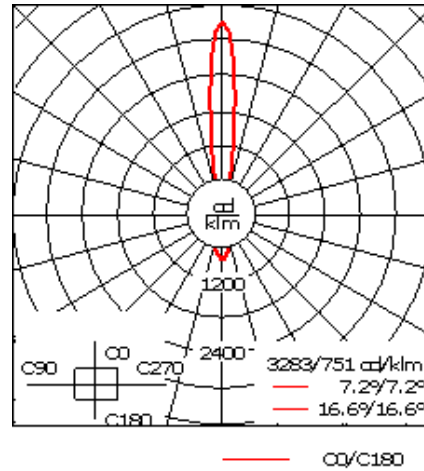

131-9544

SLS420 LED

we-ef

Specifications

Material description

Body	Marine-grade, die-cast aluminium alloy
Lens	Safety glass lens
Colors	 RAL9004 Black RAL9007 Grey Metallic RAL9016 White RAL8019 Dark Bronze
Gasket	Silicone rubber gasket
Fasteners	PCS hardware
Ingress protection	IP66
Impact resistance	IK07
Corrosion resistance	5CE

Electrical description

Power supply	Integral [ECG] electronic 0-10 V dimmable driver in 120-277 universal voltage.
Driver / Ballast	Integral EC electronic converter

Additional information

Lifetime	Ta=25°/40° L90B10 > 90000h
BUG Rating	Please see individual Spec Sheets for classification of Backlight, Uplight and Glare.
Listings	ETL listed. Suitable for wet locations.

WE-EF LIGHTING USA, LLC

410-D Keystone Drive, 15086 Warrendale, PA 15086 - Phone: +1 724 742 0030

customersupport.usa@we-ef.com - <https://we-ef.com/us>

Subject to technical changes and errors. - Generated on 10/23/2024