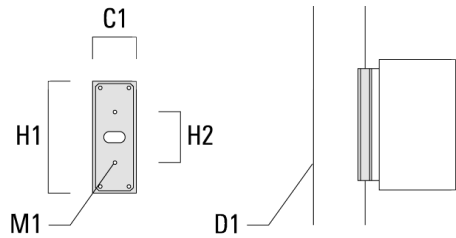

131-9544

SLS420 LED

we-ef

Mounting Accessories

Column fitter

Description	Part ID	C1	D1	H1	H2	M1	Weight (lb)
CF-410/420	131-9140	3.27	≥ 5.51	8.66	3.94	0.24	1.32

Surface Collar

WE-EF LIGHTING USA, LLC