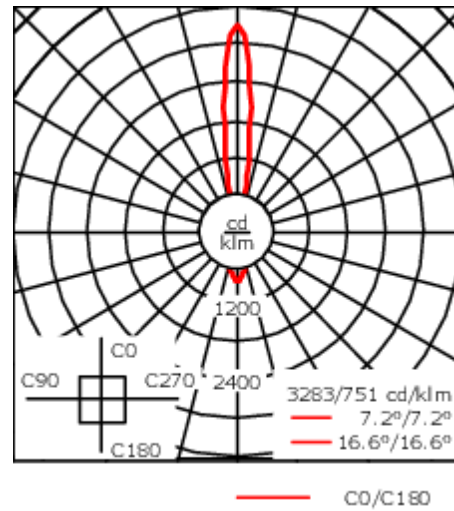

Specifications

Material description

Body	Marine-grade, die-cast aluminium alloy
Lens	Safety glass lens
Colours	RAL9004 Signal black RAL9007 Grey aluminium RAL7016 Anthracite grey RAL9016 Traffic white
Gasket	Silicone rubber gasket
Fasteners	PCS hardware
Ingress protection	IP66
Impact resistance	IK07
Corrosion resistance	5CE

Electrical description

Power supply	220-240V / 50-60 Hz
Driver / Ballast	Integral EC electronic converter

Additional information

Lifetime	Ta=25° L90B10 > 90000h