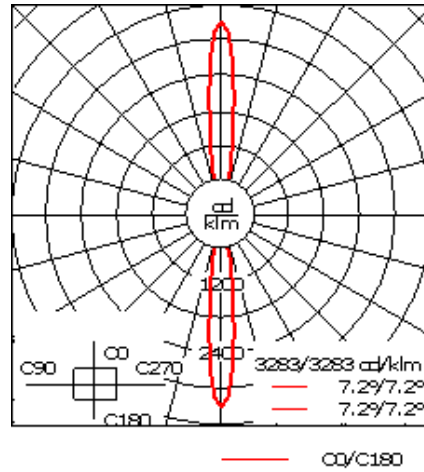

131-9551

SLS420 LED

we-ef

Specifications

Material description

Body	Marine-grade, die-cast aluminium alloy
Lens	Safety glass lens
Colors	 RAL9004 Black RAL9007 Grey Metallic RAL9016 White RAL8019 Dark Bronze
Gasket	Silicone rubber gasket
Fasteners	PCS hardware
Ingress protection	IP66
Impact resistance	IK07
Corrosion resistance	5CE

Electrical description

Power supply	Integral [ECG] electronic 0-10 V dimmable driver in 120-277 universal voltage.
Driver / Ballast	Integral EC electronic converter

Additional information

Lifetime	Ta=25°/40° L90B10 > 90000h
BUG Rating	Please see individual Spec Sheets for classification of Backlight, Uplight and Glare.
Listings	ETL listed. Suitable for wet locations.

WE-EF LIGHTING USA, LLC

410-D Keystone Drive, 15086 Warrendale, PA 15086 - Phone: +1 724 742 0030

customersupport.usa@we-ef.com - <https://we-ef.com/us>

Subject to technical changes and errors. - Generated on 11/23/2024