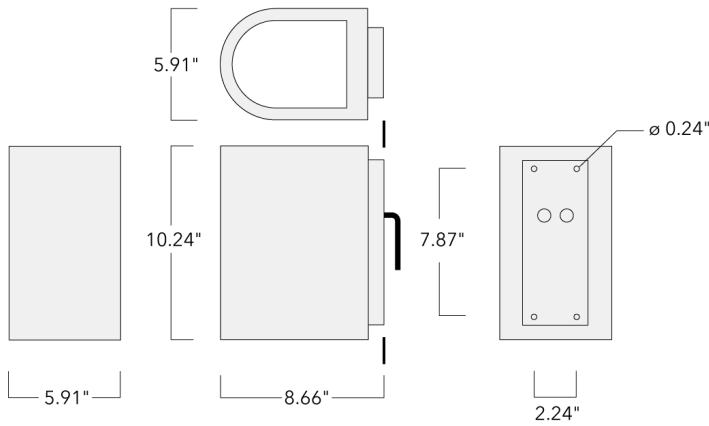

131-9551

SLS420 LED

we-ef

Specifications

Material description

Body	Marine-grade, die-cast aluminium alloy
Lens	Safety glass lens
Colors	 RAL9004 Black RAL9007 Grey Metallic RAL9016 White RAL8019 Dark Bronze
Gasket	Silicone rubber gasket
Fasteners	PCS hardware
Ingress protection	IP66
Impact resistance	IK07
Corrosion resistance	5CE

Electrical description

Power supply	Integral [ECG] electronic 0-10 V dimmable driver in 120-277 universal voltage.
Driver / Ballast	Integral EC electronic converter

Additional information

Lifetime	Ta=25°/40° L90B10 > 90000h
BUG Rating	Please see individual Spec Sheets for classification of Backlight, Uplight and Glare.
Listings	ETL listed. Suitable for wet locations.

WE-EF LIGHTING USA, LLC

410-D Keystone Drive, 15086 Warrendale, PA 15086 - Phone: +1 724 742 0030

customersupport.usa@we-ef.com - <https://we-ef.com/us>

Subject to technical changes and errors. - Generated on 11/23/2024