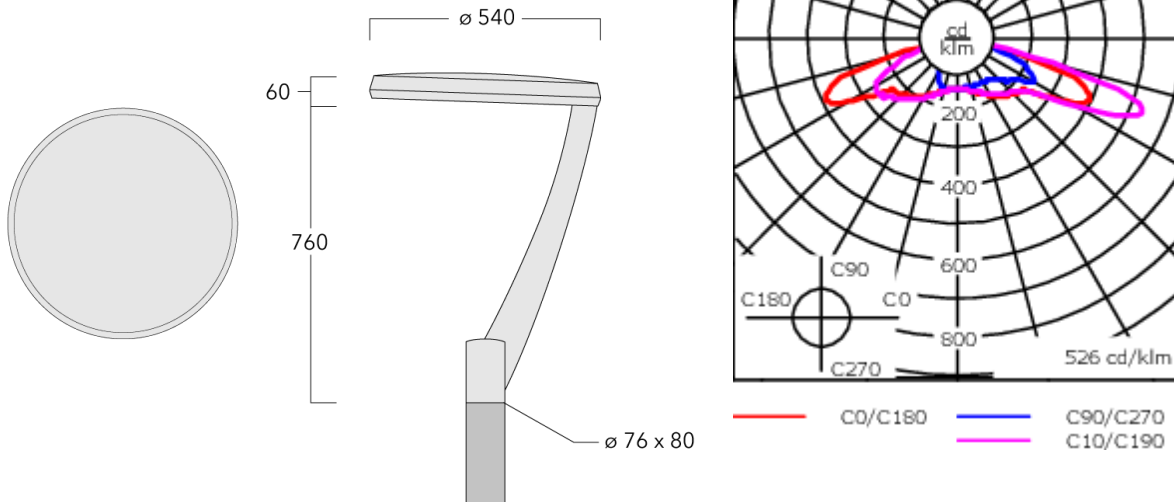

Specifications

Material description

Body	Marine-grade, die-cast aluminium alloy
Lens	RFC® Reflection Free Contour main lens
Colours	 RAL9004 Signal black RAL9006 White aluminium RAL9007 Grey aluminium RAL7016 Anthracite grey RAL9016 Traffic white
Gasket	Silicone CCG® Controlled Compression Gasket
Ingress protection	IP66
Impact resistance	IK09
Corrosion resistance	5CE
Windage	0.229 m²

Electrical description

Driver / Ballast	Integral EC electronic converter. DALI
Surge protection	6/6 kV (optional SP10)

Additional information

Lifetime	Ta=25° L90B10 > 90000h
Energy efficiency class	C-D (Light source)

WE-EF LEUCHTEN GmbH

Töpinger Straße 16, 29646 Bispingen, Germany - Phone: +49 5194 909-0
info@we-ef.com - <https://we-ef.com>

Subject to technical changes and errors. - Generated on 23/10/2024