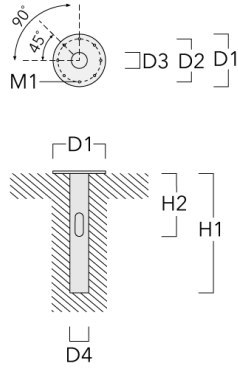

115-1525
LTM440 LED

Specifications

Material description

Body	Luminaire head, base plate and base plate cover constructed in die cast aluminum
Lens	Clear Polycarbonate outer lens
Colors	<div style="display: flex; flex-direction: column; gap: 5px;"> <div> RAL9004 Black</div> <div> RAL9007 Grey Metallic</div> <div> RAL9016 White</div> <div> RAL8019 Dark Bronze</div> </div>
Gasket	Silicone CCG® Controlled Compression Gasket
Fasteners	PCS Polymer Coated Stainless Steel Hardware
Ingress protection	IP66
Impact resistance	IK09
Corrosion resistance	5CE

Subject to technical changes and errors. - Generated on 11/23/2024

115-1525

LTM440 LED

we-ef

Mounting Accessories

Planted root

Description	Part ID	D1	D2	D3	D4	H1	H2	M1	Weight (lb)
Planted root ESV10	300-0949	16.34	13.39	4.96	5.24	39.37	19.69	0.71	55.78