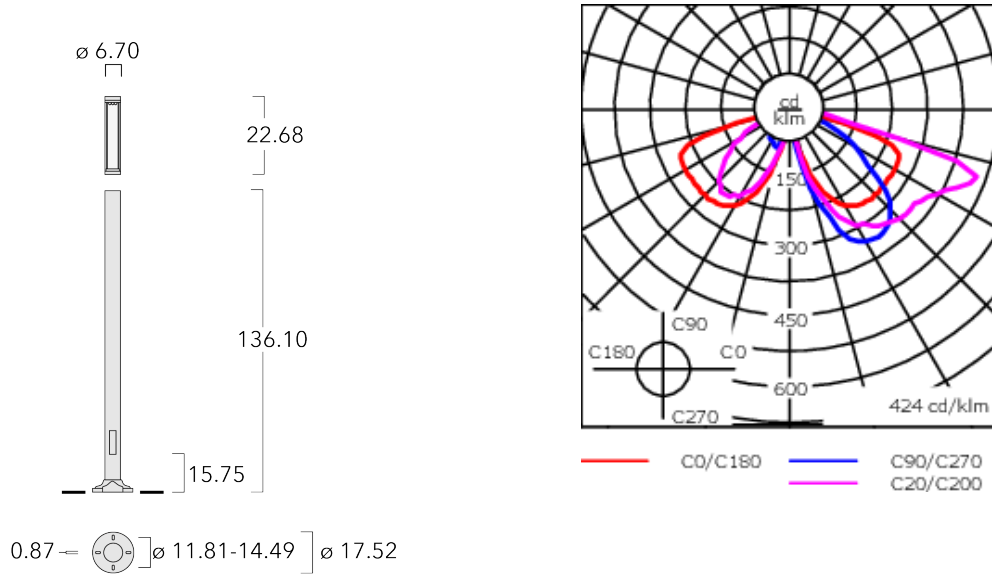

115-1525

LTM440 LED

we-ef

Description

IP66. Class I. IK09. Marine-grade, die-cast aluminum alloy. 5CE superior corrosion protection including PCS hardware. Silicone CCG® Controlled Compression Gasket. Polycarbonate outer lens. Service door with fused cable connecting box. CAD-optimized optics for superior illumination and glare control. 0-10V Dimming comes standard with luminaire.

Specify product with 7 Digit product code - Finish Color. Accessories, such as mounting, optical, and electrical, must be specified separately.

Example: XXX-XXXX-9004 (Black)
+ XXX-XXXX (Accessory 1)

Weight	55.10 lb
Light distribution	[S65] Type III Medium
Light source	LED-9/18W / 700 mA - 3000 K
CRI	80
Power supply	electronic gear
LEDs	9
Rated input power	20 W

Nominal Lumen (lm)	
LED Lumen	290
Total Lumen	2610
Tj	85

Rated lumens (lm)	
LED Lumen	257.8
Total Lumen	2320.1
Ta	25

WE-EF LIGHTING USA, LLC

410-D Keystone Drive, 15086 Warrendale, PA 15086 - Phone: +1 724 742 0030
customersupport.usa@we-ef.com - <https://we-ef.com/us>
Subject to technical changes and errors. - Generated on 11/23/2024

115-1525
LTM440 LED

Specifications

Material description

Body	Luminaire head, base plate and base plate cover constructed in die cast aluminum
Lens	Clear Polycarbonate outer lens
Colors	<div style="display: flex; flex-direction: column; gap: 5px;"> <div> RAL9004 Black</div> <div> RAL9007 Grey Metallic</div> <div> RAL9016 White</div> <div> RAL8019 Dark Bronze</div> </div>
Gasket	Silicone CCG® Controlled Compression Gasket
Fasteners	PCS Polymer Coated Stainless Steel Hardware
Ingress protection	IP66
Impact resistance	IK09
Corrosion resistance	5CE