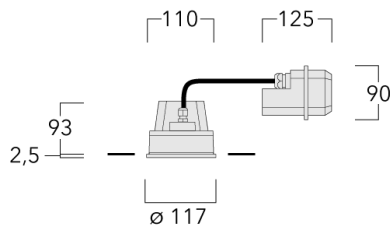

Description

IP66, Class I. IK07. Marine-grade, die-cast aluminium alloy. 5CE superior corrosion protection including PCS hardware. Safety glass lens. CCG® gasket.

Integral EC electronic converter in thermally-separated compartment. Advanced thermal management protects LEDs while optimising lumens output. CAD-optimised optics for superior illumination and glare control. OLC® One LED Concept. Two cable entries. Optional 2200 K version available. To be specified at time of ordering.

Pre-installation blackout is recommended for mounting in cast concrete ceilings, available on request.

Specifications

Material description

Body	Marine-grade, die-cast aluminium alloy			
Lens	Safety glass lens			
Colours	RAL9004	RAL9016	RAL7016	RAL9007
	Signal black	Traffic white	Anthracite grey	Grey aluminium
Fasteners	PCS Polymer Coated Stainless Steel Hardware			
Ingress protection	IP66			
Impact resistance	IK07			
Corrosion resistance	5CE			

Additional information

Lifetime	Ta=25° L90B10 > 90000h
----------	------------------------

Options**Light distribution Colour temperature Nominal Watt**

[B]

3000K

12 W

[M]

4000K