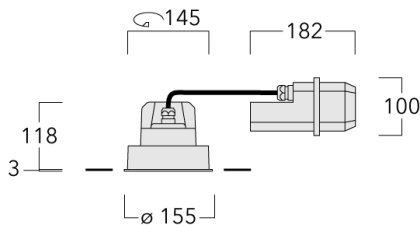

Description

IP66, Class I. IK07. Marine-grade, die-cast aluminium alloy. 5CE superior corrosion protection including PCS hardware. Silicone CCG® Controlled Compression Gasket. Safety glass lens. Two cable entries.

Integral EC electronic converter in thermally separated compartment. Darklight anodised aluminium reflector for superior illumination and glare control. Factory-installed LED circuit board. DALI Interface.

A pre-installation blackout, proud or flush, is available and recommended for mounting in concrete ceilings. To be ordered separately.

A maximum of one internal optical accessory.