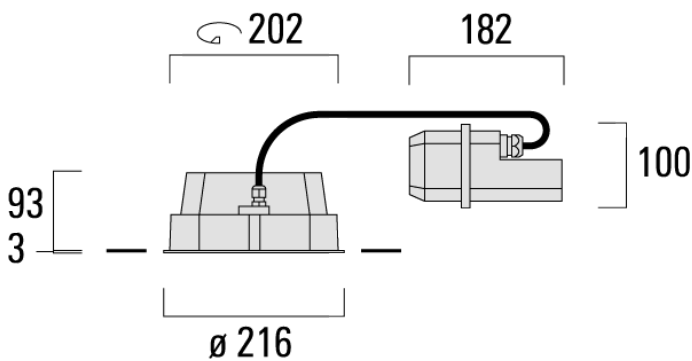

### Description

IP66, Class I. Class II on request. IK07. Marine-grade, die-cast aluminium alloy. 5CE superior corrosion protection including PCS hardware. Silicone CCG® gasket. Safety glass lens. Two cable entries. Integral EC electronic converter in thermally separated compartment. CAD-optimised optics for superior illumination and glare control. OLC® One LED Concept. Factory installed LED circuit board. The luminaire is factory-sealed and does not need to be opened during the installation. Optional 2200 K version available. To be specified at time of ordering.

Suitable for mounting up to max. 40 mm ceiling thickness. A pre-installation blockout, proud or flush, is available and recommended for mounting in concrete ceilings. To be ordered separately.

The luminaire is not suitable for chlorine containing environments e.g. swimming pool. Special version suitable for chlorine containing environments, on request. Must be specified at time of ordering.