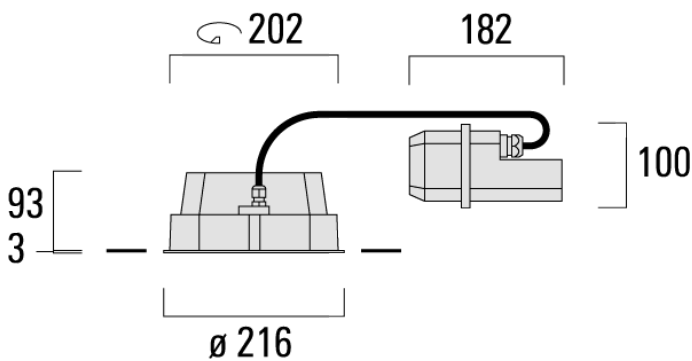

Description

IP66, Class I. Class II on request. IK07. Marine-grade, die-cast aluminium alloy. 5CE superior corrosion protection including PCS hardware. Silicone CCG® gasket. Safety glass lens. Two cable entries. Integral EC electronic converter in thermally separated compartment. CAD-optimised optics for superior illumination and glare control. OLC® One LED Concept. Factory installed LED circuit board. The luminaire is factory-sealed and does not need to be opened during the installation. Optional 2200 K version available. To be specified at time of ordering.

Suitable for mounting up to max. 40 mm ceiling thickness. A pre-installation blockout, proud or flush, is available and recommended for mounting in concrete ceilings. To be ordered separately.

The luminaire is not suitable for chlorine containing environments e.g. swimming pool. Special version suitable for chlorine containing environments, on request. Must be specified at time of ordering.

Specifications

Material description

Body	Marine-grade, die-cast aluminium alloy			
Colours	RAL9004 Signal black	RAL9006 White aluminium	RAL9016 Traffic white	RAL7016 Anthracite grey
	RAL9007 Grey aluminium			
Fasteners	PCS Polymer Coated Stainless Steel Hardware			
Ingress protection	IP66			
Impact resistance	IK07			