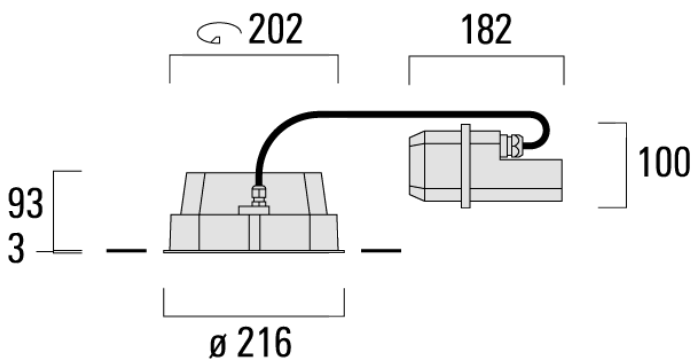

Description

IP66, Class I, IK07. Marine-grade, die-cast aluminium alloy. 5CE superior corrosion protection + primer including PCS hardware. Silicone CCG® gasket. Safety glass lens. Two cable entries. Integral EC electronic converter in thermally separated compartment. CAD-optimised optics for superior illumination and glare control. OLC® One LED Concept. Factory installed LED circuit board. The luminaire is factory-sealed and does not need to be opened during the installation.

A pre-installation blackout, proud or flush, is available and recommended for mounting in concrete ceilings. To be ordered separately.

2700 K option available on request.

Specifications

Material description