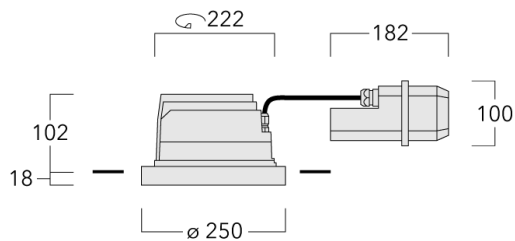

#### Description

IP66, Class I. IK07. Marine-grade, die-cast aluminium alloy. 5CE superior corrosion protection including PCS hardware. Safety glass lens, hinged. Silicone rubber gasket.

Integral EC electronic converter in thermally-separated compartment. Advanced thermal management protects LEDs while optimising lumens output. CAD-optimised optics for superior illumination and glare control. OLC® One LED Concept. Two cable entries.

### Material description

Body	Marine-grade, die-cast aluminium alloy			
Lens	Safety glass lens, hinged			
Colours	<b>RAL9004</b>	<b>RAL9016</b>	<b>RAL7016</b>	<b>RAL9007</b>
	Signal black	Traffic white	Anthracite grey	Grey aluminium
Gasket	Silicone rubber gasket			
Fasteners	PCS Polymer Coated Stainless Steel Hardware			
Ingress protection	IP66			
Impact resistance	IK07			
Corrosion resistance	5CE			