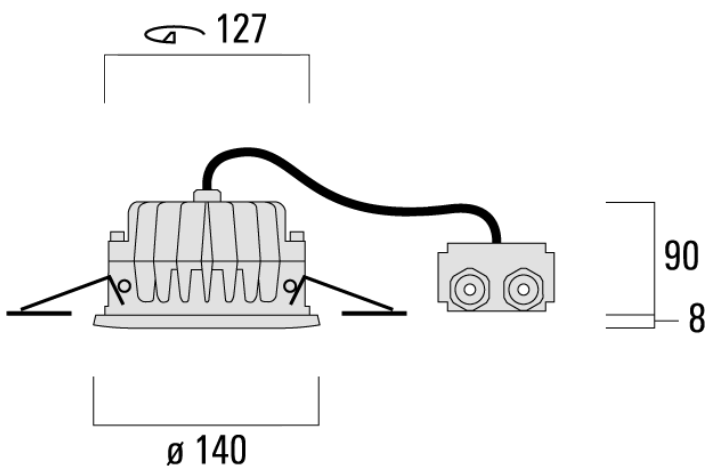

Description

IP66. IK08. Marine-grade, die-cast aluminium alloy. 5CE superior corrosion protection including PCS hardware. Safety glass lens. Silicone CCG® Controlled Compression Gasket. Luminaire is factory-sealed and does not need to be opened during installation.

Integral EC electronic converter in thermally-separated compartment. Advanced thermal management protects LEDs while optimising lumens output. CAD-optimised optics for superior illumination and glare control. OLC® One LED Concept. Two cable entries.

Pre-installation blackout is recommended for mounting in cast concrete ceilings, available on request.