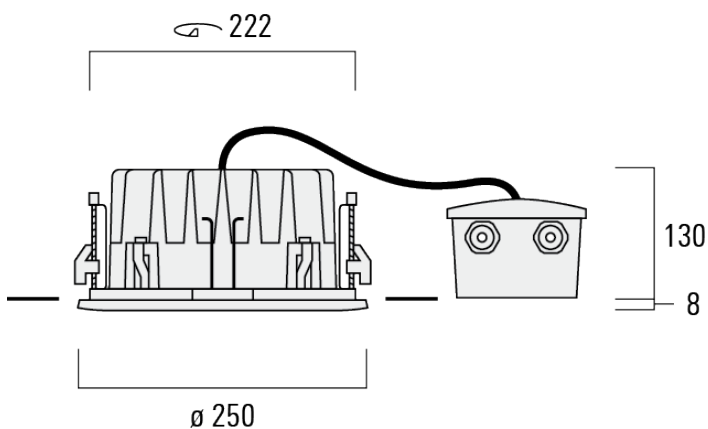

Description

IP66. IK08. Marine-grade, die-cast aluminium alloy. 5CE superior corrosion protection including PCS hardware. Safety glass lens. Silicone CCG® Controlled Compression Gasket. Luminaire is factory-sealed and does not need to be opened during installation.

Integral EC electronic converter in thermally-separated compartment. Advanced thermal management protects LEDs while optimising lumens output. CAD-optimised optics for superior illumination and glare control. OLC® One LED Concept. Two cable entries.

Pre-installation blockout is recommended for mounting in cast concrete ceilings, available on request.

Specifications

Material description

Body	Marine-grade, die-cast aluminium alloy								
Lens	Safety glass lens								
Colours	<table><tr><td>RAL9004</td><td>RAL9016</td><td>RAL7016</td><td>RAL9007</td></tr><tr><td>Signal black</td><td>Traffic white</td><td>Anthracite grey</td><td>Grey aluminium</td></tr></table>	RAL9004	RAL9016	RAL7016	RAL9007	Signal black	Traffic white	Anthracite grey	Grey aluminium
RAL9004	RAL9016	RAL7016	RAL9007						
Signal black	Traffic white	Anthracite grey	Grey aluminium						
Gasket	Silicone CCG® Controlled Compression Gasket								
Fasteners	PCS hardware								
Corrosion resistance	5CE								