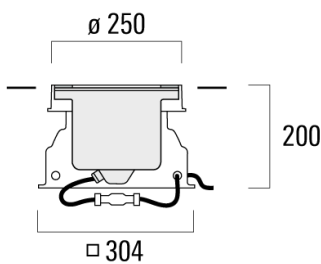

Description

IP69. IK10+. Stainless steel construction including PCS hardware. Safety glass lens; max. load 5 tonnes. Luminaire can be driven over at low speed. Silicone rubber gasket. Anti-wick technology, equipped with a cable gland and 0.5 meters of flexible, PVC-free cable.

Integral EC electronic converter. Advanced thermal management protects LEDs while optimising lumens output. Removable LED boards for upgrading. CAD-optimised optics for superior illumination and glare control. OLC® One LED Concept.

Luminaire installation blackout and sealable junction box included in supply.