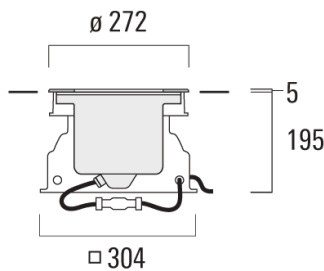

**Description**

IP69. IK10+. Stainless steel construction including PCS hardware. Safety glass lens; max. load 5 tonnes. Luminaire can be driven over at low speed. Silicone rubber gasket. Anti-wick technology, equipped with a cable gland and 0.5 meters of flexible, PVC-free cable.

Luminaire installation blackout and sealable junction box included in supply.

Specifications

Material description

Body	Stainless steel construction
Lens	Safety glass lens, max. load 5 tonnes
Colours	 Stainless Steel
Gasket	Silicone rubber gasket
Fasteners	PCS hardware
Ingress protection	IP69