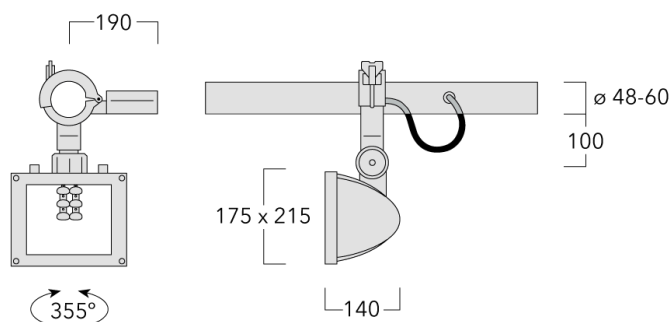

Description

IP66, Class I. IK08. Marine-grade, die-cast aluminium alloy. 5CE superior corrosion protection including PCS hardware. Safety glass lens, hinged. Silicone CCG® Controlled Compression Gasket. Luminaire is factory-sealed and does not need to be opened during installation.

Including terminal box, for mounting on \varnothing 48-60 mm pipes or space frames.

Specifications

Material description

Colours	RAL9004 Signal black	RAL7016 Anthracite grey	RAL9016 Traffic white	RAL9007 Grey aluminium
Ingress protection	IP66			
Impact resistance	IK08			

 [S70] asymmetric, side throw

 [A60] asymmetric, forward throw

 [R65]

Colour temperature

 3000K

 4000K

Nominal Watt

18 W