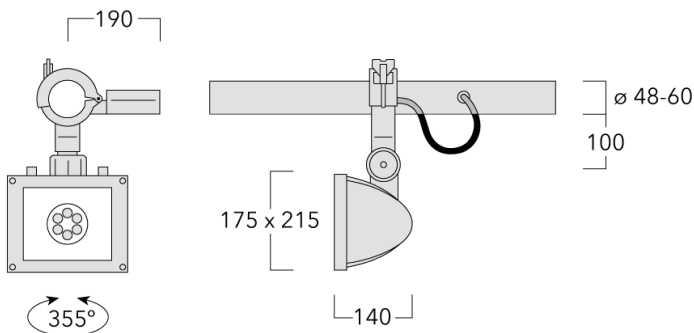

**Description**

SPACE FRAME system allows for slidable placement, including terminal box, for mounting on  $\varnothing$  1.9-2.36" pipes or space frames.

IP66. Class I. IK08. Marine-grade, die-cast aluminum alloy. 5CE superior corrosion protection including PCS hardware. Silicone CCG® Controlled Compression Gasket. Safety glass lens, hinged. CAD-optimized optics for superior illumination and glare control. Integral driver. OLC® One LED Concept. Advanced thermal management protects LEDs while optimizing lumens output. 0-10V Dimming comes standard with luminaire. Luminaire is factory-sealed and does not need to be opened during installation.

Mount permits 355° rotation and 180° tilt.

Specify product with 7 Digit product code - Finish Color. Accessories, such as mounting, optical, and electrical, must be specified separately.

Example: XXX-XXXX-9004 (Black)  
+ XXX-XXXX (Accessory 1)